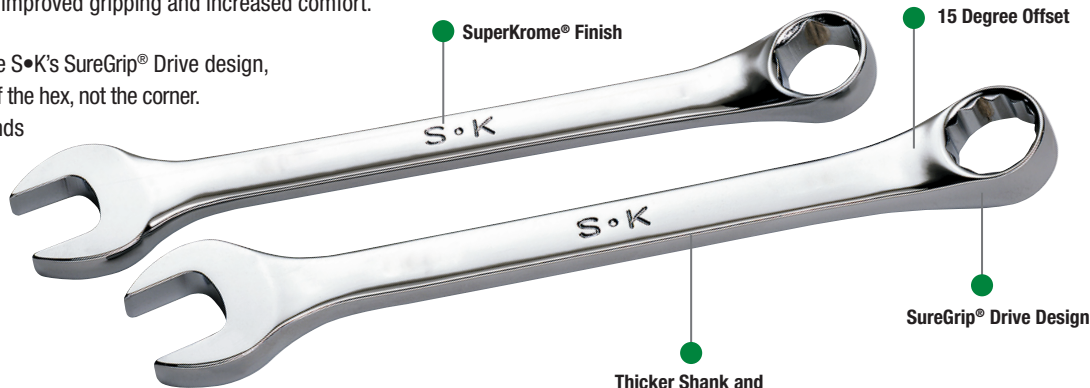

Combination Wrenches

Made in the U.S.A., featuring quality workmanship and value.

Made in U.S.A.

Comfort and SureGrip®

S•K SuperKrome® combination wrenches feature a thicker shank and rounded edges for improved gripping and increased comfort.

Wrench box ends feature S•K's SureGrip® Drive design, which drives the side of the hex, not the corner.

This makes S•K box ends effective on partially rounded fasteners.

6 and 12 Point SuperKrome® Fractional Combination Wrenches

LONG LASTING

In independent salt spray testing, a key test of corrosion resistance, S•K SuperKrome® wrenches were found to be exceptionally resistant to corrosive factors.

Wrench Racks

The 15-piece wrench set featured below is packaged in a locking wrench rack, which holds the wrenches in place using a unique friction-fit design for safe, secure storage.

WRENCHES

Long Pattern Combination Wrenches

Extra Strength and Reach

Long pattern wrenches deliver extra reach to access fasteners deep in compartments. The added length provides greater torque for extra turning power in tough applications.