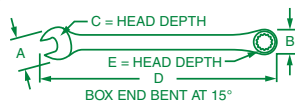

Packaged on a rack.

No. 86048

8 Piece, 12 Point SuperKrome® Fractional Combination Wrench Set Includes:

PART NO.	SIZE	PART NO.	SIZE	PART NO.	SIZE	PART NO.	SIZE
88234	1 1/16"	88238	1 3/16"	88242	1 5/16"	88246	1 7/16"
88236	1 1/8"	88240	1 1/4"	88244	1 3/8"	88248S	1 1/2"

WRENCHES

Long Pattern Combination Wrenches

Extra Strength and Reach

Long pattern wrenches deliver extra reach to access fasteners deep in compartments. The added length provides greater torque for extra turning power in tough applications.

Comfort and SureGrip®

S•K SuperKrome® combination wrenches feature a thicker shank and rounded edges for improved gripping and increased comfort.

Offset

15 degree offset on box end.

6 and 12 Point SuperKrome® Fractional Long Pattern Combination Wrenches