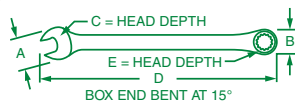

Long Pattern Combination Wrenches

Extra Strength and Reach

Long pattern wrenches deliver extra reach to access fasteners deep in compartments. The added length provides greater torque for extra turning power in tough applications.

Comfort and SureGrip®

S•K SuperKrome® combination wrenches feature a thicker shank and rounded edges for improved gripping and increased comfort.

Offset

15 degree offset on box end.

6 and 12 Point SuperKrome® Fractional Long Pattern Combination Wrenches

**SUPERKROME
TESTED TOUGH**

Long Pattern for extra reach and more torque

SureGrip® Drive Design

No. 86118

13 Piece, 6 Point SuperKrome® Fractional Long Pattern Combination Wrench Set Includes:

PART NO.	SIZE	PART NO.	SIZE	PART NO.	SIZE	PART NO.	SIZE
88608S	1/4"	88616	1/2"	88624	3/4"	88362	1"
88610	5/16"	88618	9/16"	88626	13/16"		
88612	3/8"	88620	5/8"	88628	7/8"		
88614	7/16"	88622	1 1/16"	88630	1 5/16"		

Packaged on a rack.

No. 86016

9 Piece, 12 Point SuperKrome® Fractional Long Pattern Combination Wrench Set Includes:

PART NO.	SIZE	PART NO.	SIZE	PART NO.	SIZE
88408	1/4"	88414	7/16"	88420	5/8"
88410	5/16"	88416S	1/2"	88422	1 1/16"
88412	3/8"	88418	9/16"	88424	3/4"