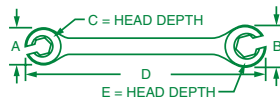

Flare Nut Wrenches

SureGrip® Drive Design

Flare nut wrenches feature S•K's SureGrip® Drive Design which drives the side of the hex, not the corner.

SureGrip® Drive Design

6 and 12 Point SuperKrome® Fractional Flare Nut Wrenches

PART NO.	SIZE	A	B	C	D	E
6 POINT						
F810	1/4" x 5/16"	0.63	0.72	0.24	4.13	0.27
F1214	3/8" x 7/16"	0.81	0.88	0.29	5.25	0.29
F1618	1/2" x 9/16"	0.94	1.03	0.42	6.19	0.42
F2022	5/8" x 1 1/16"	0.13	1.20	0.45	7.13	0.45
F2024	5/8" x 3/4"	0.13	1.20	0.44	7.13	0.45
F2428	3/4" x 7/8"	0.28	1.44	0.54	7.63	0.46
12 POINT						
F3236	1" x 1 1/8"	1.63	1.78	0.82	9.94	0.82

6 Point SuperKrome® Metric Flare Nut Wrenches

PART NO.	SIZE	A	B	C	D	E
8809	9mm x 11mm	0.80	0.87	0.29	5.00	0.29
8810	10mm x 12mm	0.82	0.91	0.35	5.57	0.35
8813	13mm x 14mm	0.93	1.03	0.42	6.18	0.42
8815	15mm x 17mm	1.06	1.20	0.45	6.81	0.45
8818	16mm x 18mm	1.12	1.20	0.45	7.12	0.45
8829	19mm x 21mm	1.28	1.40	0.55	7.62	0.55

WRENCHES

No. 381

5 Piece 6 Point SuperKrome® Fractional Flare Nut Wrench Set Includes:

PART NO.	SIZE	PART NO.	SIZE	PART NO.	SIZE
F810	1/4" x 5/16"	F1618	1/2" x 9/16"	F2428	5/8" x 3/4"
F1214	3/8" x 7/16"	F2022	5/8" x 1 1/16"		