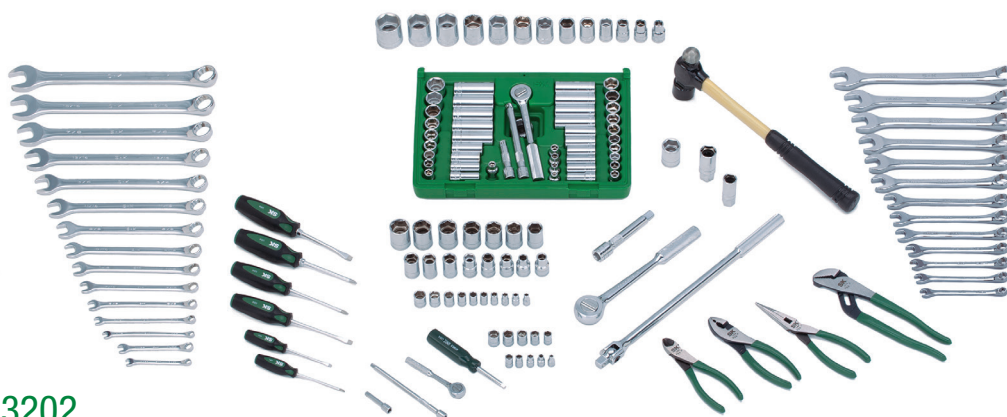

No. VTS03206

GM ASEP Set - 284 Piece Set Includes:

QTY.	DESCRIPTION	QTY.	DESCRIPTION
46	1/4" Drive Chrome Sockets (3/16" to 3/8"; 4mm to 15mm)	1	10" Adjustable Wrench
48	3/8" Drive Chrome Sockets (1/4" to 7/8"; 6mm to 20mm)	9	SureGrip® Screwdrivers (Phillips & Keystone Slotted)
45	1/2" Drive Chrome Sockets (1/2" to 1 1/8"; 10mm to 24mm)	7	TORX® Screwdrivers
4	1/2" Drive Impact Sockets (3/4", 13/16", 19mm, 20mm)	13	Assorted Pliers
2	3/8" Drive Flex Spark Plug Sockets (5/8", 13/16")	18	Hammers, Punches & Pry Bars
13	TORX® Bit Socket Set (T8 to T60)	1	9.5" Carbon Gasket Scraper
1	#2 Pozidriv® Bit Socket	2	Telescoping Mirror & Magnetic Pick-Up Tool
27	Combination Wrenches (1/4" to 1"; 6mm to 19mm)	21	1/4", 3/8" & 1/2" Drive Tools
11	Flare Nut Wrenches (1/4" to 7/8"; 9mm to 21mm)	1	SK Hat
22	Hex Keys		

No. VTS03202

Automotive Starter Set - 144 Piece Set Includes:

PART NO.	SET COUNT	DESCRIPTION	PART NO.	SET COUNT	DESCRIPTION
4910	10	1/4" Drive, 6 Point, Standard, Fractional Socket Set	4426	1	3/8" Drive Spark Plug Socket, 13/16"
1314	14	1/4" Drive, 6 Point, Standard, Metric Socket Set	86123	13	6 Point Metric Combination Wrench Set
94549	49	3/8" Drive, 6 Point Fractional & Metric Socket Set	86255	15	12 Point Fractional Wrench Set
4113-6	13	1/2" Drive, 6 Point, Standard, Fractional Socket Set	86330	6	CushionGrip Combination Screwdriver Set
1955	15	1/2" Drive, 6 Point, Standard, Metric Socket Set	7206	1	Combination Slip Joint Pliers, 6"
40161	1	1/2" Drive Chrome Extension, 5"	7510	1	Tongue & Groove Pliers, 10"
41652	1	1/2" Drive Chrome Flex Handle, 16"	15016	1	Diagonal Cutting Pliers, 6"
42470	1	1/2" Drive Professional Ratchet, 10.3"	17817	1	Chain Nose Pliers with Cutter, 8"
48222	1	1/2" Drive, 6 Point, Standard Socket, 22mm	8516	1	Ball Peen Hammer, 16 oz.
4420	1	3/8" Drive Spark Plug Socket, 5/8"	SKHAT	1	SK Hat