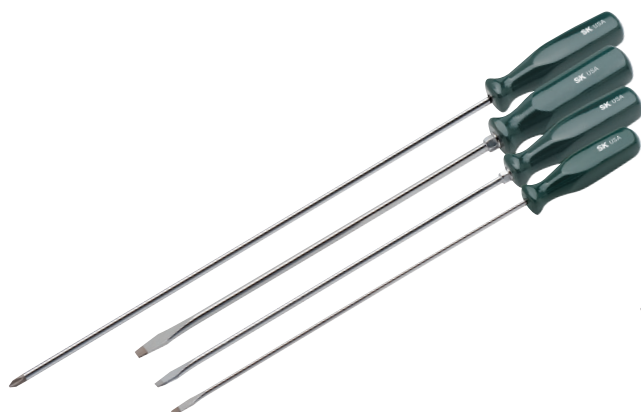

Slotted Screwdrivers

Features

- Bolstered blades
- Nickel chrome plated for corrosion resistance
- Tip treatment for fastener grip

Screwdrivers

PART NO.	DESCRIPTION	A	B	D
79200	1/8" x 3" Keystone	3.06	0.75	6.19
85202	3/16" x 2 1/4" Keystone	2.25	1.06	4.38
85201	3/16" x 4" Keystone	4.00	1.00	8.25
85200	3/16" x 6" Keystone	6.00	1.00	10.38
85002	3/16" x 12" Cabinet	12.00	1.00	16.13
81001S	1/4" x 2 1/4" Keystone	2.25	1.06	4.38
81002	1/4" x 4" Keystone	4.06	1.06	9.00
85204	1/4" x 6" Keystone	6.00	1.06	11.00
85205	1/4" x 8" Keystone	8.00	1.06	12.88

Extra Long Screwdrivers

Designed to provide extra long reach into deep compartments. The longest screwdriver models available from S•K.

No. 86008

2 Piece SureGrip® Extra Long Combination Screwdriver Set Includes:

PART NO.	SIZE	PART NO.	SIZE
83024	1/4" x 20"	82018S	P2 x 20"

Packaged in a carton.

SureGrip® Long Screwdrivers

Longer Blades, up to 16" long, provide improved access and reach. Vapor blasted tips provide a firm hold on the screw head.