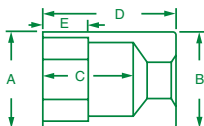

S•K Chrome Semi Deep and Deep Sockets

**SUPERKROME
TESTED TOUGH**

1/4" Drive, 6 Point, Semi-Deep Metric Sockets

PART NO.	SIZE	A	B	C	D	E
41674	5mm	0.31	0.47	0.89	1.25	0.29
41675	5.5mm	0.34	0.47	0.79	1.25	0.29
41676	6mm	0.37	0.47	0.89	1.25	0.29
41677	7mm	0.42	0.47	0.89	1.25	0.31
41678	8mm	0.47	0.47	0.89	1.25	0.34
41679	9mm	0.50	0.50	0.89	1.25	0.34
41680	10mm	0.56	0.56	0.89	1.25	0.34
41681	11mm	0.64	0.64	0.91	1.25	0.34
41686	12mm	0.66	0.66	0.78	1.25	0.36
41683	13mm	0.71	0.71	0.78	1.25	0.36
41684	14mm	0.75	0.75	0.78	1.25	0.43
41685	15mm	0.81	0.81	0.78	1.25	0.43

Tools For Every Application

S•K chrome sockets are available in a variety of sizes and styles to ensure you always have the right tool for each application. Just one example is our range of 1/4" drive semi-deep chrome sockets in fractional and metric sizes.

Packaged on a rail.

1/4" Drive, 6 and 12 Point, Deep Metric Sockets

6 POINT PART NO.	12 POINT PART NO.	HEX SIZE	A	B	C	D	E
41697	—	4mm	0.28	0.47	1.51	2.00	0.10
41698	—	4.5mm	0.29	0.47	1.54	2.00	0.12
41699	44702	5mm	0.31	0.47	1.51	2.00	0.11
41700	44703	5.5mm	0.34	0.47	1.51	2.00	0.11
41701	44704	6mm	0.37	0.47	1.64	2.00	0.12
41702	—	6.3mm	—	0.47	1.64	2.00	—
41703	44706	7mm	0.42	0.47	1.54	2.00	0.14
41704	44707	8mm	0.47	0.47	1.64	2.00	0.14
41705	44708	9mm	0.50	0.50	1.64	2.00	0.16
41706	44709	10mm	0.56	0.56	1.42	2.00	0.31
41707	44710	11mm	0.62	0.62	1.43	2.00	0.31
41708	44711	12mm	0.66	0.66	1.43	2.00	0.31
41709	44712	13mm	0.71	0.71	1.43	2.00	0.31
41710	44713	14mm	0.75	0.75	1.70	2.00	0.33
41711	—	15mm	0.81	0.81	1.70	2.00	0.36