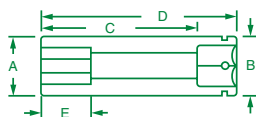

Tools For Every Application

S•K chrome sockets are available in a variety of sizes and styles to ensure you always have the right tool for each application. Just one example is our range of 1/4" drive semi-deep chrome sockets in fractional and metric sizes.

No. 41692

12 Piece, 1/4" Drive, 6 Point, Semi-Deep Metric Socket Set Includes:

PART NO.	SIZE	PART NO.	SIZE	PART NO.	SIZE	PART NO.	SIZE
41674	5mm	41677	7mm	41680	10mm	41683	13mm
41675	5.5mm	41678	8mm	41681	11mm	41684	14mm
41676	6mm	41679	9mm	41686	12mm	41685	15mm

Packaged on a rail.

1/4" Drive, 6 and 12 Point, Deep Metric Sockets

6 POINT PART NO.	12 POINT PART NO.	HEX SIZE	A	B	C	D	E
41697	—	4mm	0.28	0.47	1.51	2.00	0.10
41698	—	4.5mm	0.29	0.47	1.54	2.00	0.12
41699	44702	5mm	0.31	0.47	1.51	2.00	0.11
41700	44703	5.5mm	0.34	0.47	1.51	2.00	0.11
41701	44704	6mm	0.37	0.47	1.64	2.00	0.12
41702	—	6.3mm	—	0.47	1.64	2.00	—
41703	44706	7mm	0.42	0.47	1.54	2.00	0.14
41704	44707	8mm	0.47	0.47	1.64	2.00	0.14
41705	44708	9mm	0.50	0.50	1.64	2.00	0.16
41706	44709	10mm	0.56	0.56	1.42	2.00	0.31
41707	44710	11mm	0.62	0.62	1.43	2.00	0.31
41708	44711	12mm	0.66	0.66	1.43	2.00	0.31
41709	44712	13mm	0.71	0.71	1.43	2.00	0.31
41710	44713	14mm	0.75	0.75	1.70	2.00	0.33
41711	—	15mm	0.81	0.81	1.70	2.00	0.36