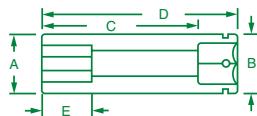

Deep and Extra Deep Sockets