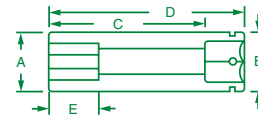

Deep and Extra Deep Sockets