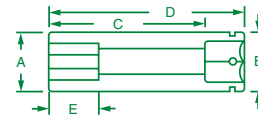

Deep and Extra Deep Sockets

3/8" Drive, 6 Point, Extra Deep Metric Sockets

6 POINT PART NO.	HEX SIZE	A	B	C	D	E
8457	7mm	0.42	0.69	1.67	2.14	0.19
8458	8mm	0.47	0.69	1.67	2.14	0.20
8459	9mm	0.54	0.69	1.67	2.14	0.21
8460	10mm	0.57	0.69	1.67	2.14	0.25
8461	11mm	0.63	0.69	1.67	2.14	0.29
8462	12mm	0.67	0.67	1.67	2.14	0.33
8463	13mm	0.71	0.71	1.67	2.14	0.33
8464	14mm	0.78	0.78	1.67	2.14	0.40
8465	15mm	0.82	0.82	1.67	2.14	0.40
8416	16mm	0.88	0.88	1.76	2.50	0.38
8417	17mm	0.91	0.91	1.76	2.50	0.38
8418	18mm	0.94	0.94	1.76	2.50	0.40
8419	19mm	1.00	1.00	1.76	2.50	0.44
8420	20mm	1.06	1.06	1.87	2.50	1.87
8421	21mm	1.05	1.05	2.12	2.75	2.12
8422	22mm	1.14	1.14	2.12	2.75	2.12
8423	23mm	1.17	1.17	2.18	2.82	2.18
8424	24mm	1.21	1.21	2.18	2.82	2.18
8425	25mm	1.27	1.33	2.18	2.82	2.18
8426	26mm	1.31	1.31	2.18	2.82	2.18

3/8" Drive, 6 Point and 12 Point, Deep Metric Sockets

6 POINT PART NO.	12 POINT PART NO.	HEX SIZE	A	B	C	D	E
8406	—	6mm	0.38	0.69	1.25	1.75	0.19
8407	—	7mm	0.43	0.69	1.25	1.75	0.19
8408	—	8mm	0.48	0.69	1.25	1.75	0.19
8409	8429	9mm	0.51	0.69	1.15	1.75	0.19
8410	8430	10mm	0.58	0.69	1.25	1.75	0.19
8411	8431	11mm	0.63	0.69	1.25	1.75	0.22
8412	8432	12mm	0.67	0.67	1.25	1.75	0.24
8413	8433	13mm	0.71	0.71	1.25	1.75	0.27
8414	8434	14mm	0.75	0.75	1.32	1.86	0.33
8415	8435	15mm	0.81	0.81	1.32	1.86	0.33
—	8436	16mm	0.88	0.88	1.76	2.50	0.38
—	8437	17mm	0.91	0.91	1.76	2.50	0.38
—	8438	18mm	0.94	0.94	1.76	2.50	0.40
—	8439	19mm	1.00	1.00	1.76	2.50	0.44