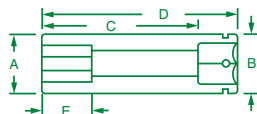

Deep and Extra Deep Sockets

3/8" Drive, 6 Point, Extra Deep Metric Sockets

6 POINT PART NO.	HEX SIZE	A	B	C	D	E
8457	7mm	0.42	0.69	1.67	2.14	0.19
8458	8mm	0.47	0.69	1.67	2.14	0.20
8459	9mm	0.54	0.69	1.67	2.14	0.21
8460	10mm	0.57	0.69	1.67	2.14	0.25
8461	11mm	0.63	0.69	1.67	2.14	0.29
8462	12mm	0.67	0.67	1.67	2.14	0.33
8463	13mm	0.71	0.71	1.67	2.14	0.33
8464	14mm	0.78	0.78	1.67	2.14	0.40
8465	15mm	0.82	0.82	1.67	2.14	0.40
8416	16mm	0.88	0.88	1.76	2.50	0.38
8417	17mm	0.91	0.91	1.76	2.50	0.38
8418	18mm	0.94	0.94	1.76	2.50	0.40
8419	19mm	1.00	1.00	1.76	2.50	0.44
8420	20mm	1.06	1.06	1.87	2.50	1.87
8421	21mm	1.05	1.05	2.12	2.75	2.12
8422	22mm	1.14	1.14	2.12	2.75	2.12
8423	23mm	1.17	1.17	2.18	2.82	2.18
8424	24mm	1.21	1.21	2.18	2.82	2.18
8425	25mm	1.27	1.33	2.18	2.82	2.18
8426	26mm	1.31	1.31	2.18	2.82	2.18

3/8" Drive, 6 Point and 12 Point, Deep Metric Sockets

6 POINT PART NO.	12 POINT PART NO.	HEX SIZE	A	B	C	D	E
8406	—	6mm	0.38	0.69	1.25	1.75	0.19
8407	—	7mm	0.43	0.69	1.25	1.75	0.19
8408	—	8mm	0.48	0.69	1.25	1.75	0.19
8409	8429	9mm	0.51	0.69	1.15	1.75	0.19
8410	8430	10mm	0.58	0.69	1.25	1.75	0.19
8411	8431	11mm	0.63	0.69	1.25	1.75	0.22
8412	8432	12mm	0.67	0.67	1.25	1.75	0.24
8413	8433	13mm	0.71	0.71	1.25	1.75	0.27
8414	8434	14mm	0.75	0.75	1.32	1.86	0.33
8415	8435	15mm	0.81	0.81	1.32	1.86	0.33
—	8436	16mm	0.88	0.88	1.76	2.50	0.38
—	8437	17mm	0.91	0.91	1.76	2.50	0.38
—	8438	18mm	0.94	0.94	1.76	2.50	0.40
—	8439	19mm	1.00	1.00	1.76	2.50	0.44