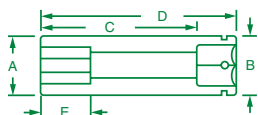

Deep Sockets

3/8" Drive, 6 and 12 Point, Deep Fractional Sockets

6 POINT PART NO.	12 POINT PART NO.	HEX SIZE	A	B	C	D	E
40408	42408	1/4"	0.42	0.69	1.26	1.76	0.16
40410	42410	5/16"	0.47	0.69	1.26	1.76	0.16
40412	42412	3/8"	0.55	0.69	1.26	1.76	0.17
40414	42414	7/16"	0.64	0.69	1.26	1.76	0.22
40416	42416	1/2"	0.72	0.72	1.26	1.76	0.27
40418	42418	9/16"	0.81	0.81	1.34	1.89	0.33
40420	42420	5/8"	0.88	0.88	1.78	2.51	0.38
40422	42422	11/16"	0.94	0.94	1.75	2.51	0.38
40424	42424	3/4"	1.00	1.00	1.75	2.51	0.44
40426	42426	13/16"	1.06	1.06	1.76	2.51	0.46
40428	42428	7/8"	1.19	1.19	1.77	2.51	0.50
40430	42430	15/16"	1.25	1.25	1.98	2.51	0.50
40432	42432	1"	1.32	1.32	1.98	2.51	0.50

3/8" Drive, 6 Point, Extra Deep Fractional Sockets

PART NO.	HEX SIZE	A	B	C	D	E
40458	1/4"	0.42	0.69	1.54	2.14	0.16
40460	5/16"	0.47	0.69	1.54	2.14	0.16
40462	3/8"	0.56	0.69	1.67	2.14	0.18
40464	7/16"	0.64	0.69	1.67	2.14	0.29
40466	1/2"	0.71	0.71	1.42	2.14	0.33
40468	9/16"	0.81	0.81	1.49	2.14	0.33

S•K QUALITY

S•K's skilled employees continuously monitor our production process to ensure that all of our products are built to last.

No. 4413

13 Piece, 3/8" Drive, 6 Point, Deep Fractional Socket Set Includes: