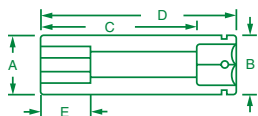

Deep Sockets

3/8" Drive, 6 and 12 Point, Deep Fractional Sockets

6 POINT PART NO.	12 POINT PART NO.	HEX SIZE	A	B	C	D	E
40408	42408	1/4"	0.42	0.69	1.26	1.76	0.16
40410	42410	5/16"	0.47	0.69	1.26	1.76	0.16
40412	42412	3/8"	0.55	0.69	1.26	1.76	0.17
40414	42414	7/16"	0.64	0.69	1.26	1.76	0.22
40416	42416	1/2"	0.72	0.72	1.26	1.76	0.27
40418	42418	9/16"	0.81	0.81	1.34	1.89	0.33
40420	42420	5/8"	0.88	0.88	1.78	2.51	0.38
40422	42422	11/16"	0.94	0.94	1.75	2.51	0.38
40424	42424	3/4"	1.00	1.00	1.75	2.51	0.44
40426	42426	13/16"	1.06	1.06	1.76	2.51	0.46
40428	42428	7/8"	1.19	1.19	1.77	2.51	0.50
40430	42430	15/16"	1.25	1.25	1.98	2.51	0.50
40432	42432	1"	1.32	1.32	1.98	2.51	0.50

3/8" Drive, 6 Point, Extra Deep Fractional Sockets

PART NO.	HEX SIZE	A	B	C	D	E
40458	1/4"	0.42	0.69	1.54	2.14	0.16
40460	5/16"	0.47	0.69	1.54	2.14	0.16
40462	3/8"	0.56	0.69	1.67	2.14	0.18
40464	7/16"	0.64	0.69	1.67	2.14	0.29
40466	1/2"	0.71	0.71	1.42	2.14	0.33
40468	9/16"	0.81	0.81	1.49	2.14	0.33

S•K QUALITY

S•K's skilled employees continuously monitor our production process to ensure that all of our products are built to last.

No. 4413

13 Piece, 3/8" Drive, 6 Point, Deep Fractional Socket Set Includes: