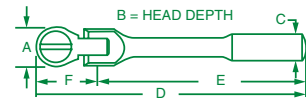

60 Tooth Design

60 Tooth Design

1/4" Drive Professional Flex Head Reversible Ratchet

PART NO.	SIZE	A	B	C	D	E	F
40972	6.3"	1.00	0.48	0.42	6.30	4.81	1.49

Rebuild Kits for 40972

REBUILD KIT* PART NO.	REPAIR KIT** PART NO.
40970-2	40970-9