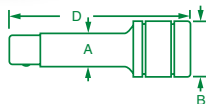

PART NO.	SIZE	A	D
40990	1/4"	0.50	1.30

1/4" Drive Extension Spinner Handle

PART NO.	SIZE
40953	6"

Can also be used as a 6" extension

Extensions

1/4" Drive Extensions

EXTENSION PART NO.	SIZE	A	B	D
40961	2"	0.32	0.48	2.00
40963	3"	0.32	0.48	3.00
40962	6"	0.32	0.48	6.00
40968	8"	0.33	0.48	8.00
40969	10"	0.33	0.48	10.00
40964	14"	0.32	0.48	14.00