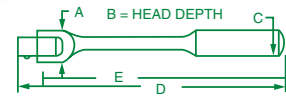

1/4" Drive Flex Head Handle

PART NO.	REPAIR KIT* PART NO.	REPAIR KIT** PART NO.	SIZE	A	B	C	D
40952	40952-9	40952-9A	5.4"	0.63	0.56	0.44	5.43

*Kit Includes: Pin, Lockwasher, and Square Drive Head

**Kit Includes: Screw, Lockwasher, and Square Drive Head