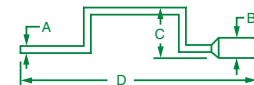

*Kit Includes: Cap, Inner Body, Clip Spring and Grease

**Kit Includes: Pawl, Stem Pin, Clip Spring and Grease

1/4" Drive Speeder Handle

PART NO.	SIZE	A	B	C	D
40981	14.5"	0.31	0.81	3.37	14.50

1/4" Drive Universal Joint