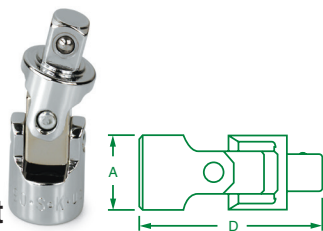

*Kit Includes: Cap, Inner Body, Clip Spring and Grease

**Kit Includes: Pawl, Stem Pin, Clip Spring and Grease

1/4" Drive Speeder Handle

PART NO.	SIZE	A	B	C	D
40981	14.5"	0.31	0.81	3.37	14.50

1/4" Drive Universal Joint

PART NO.	SIZE	A	D
40990	1/4"	0.50	1.30

1/4" Drive Extension Spinner Handle

PART NO.	SIZE
40953	6"

Can also be used as a 6" extension

Extensions

1/4" Drive Extensions

EXTENSION PART NO.	SIZE	A	B	D
40961	2"	0.32	0.48	2.00
40963	3"	0.32	0.48	3.00
40962	6"	0.32	0.48	6.00
40968	8"	0.33	0.48	8.00
40969	10"	0.33	0.48	10.00
40964	14"	0.32	0.48	14.00