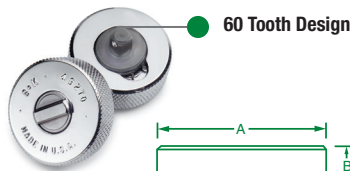

*Kit Includes: Pin, Lockwasher, and Square Drive Head

**Kit Includes: Screw, Lockwasher, and Square Drive Head

1/4" Drive Professional Thumbwheel Ratchet

PART NO.	REBUILD KIT* PART NO.	REPAIR KIT** PART NO.	SIZE	A	B
49270	40970-2	40970-9A	1.5"	1.50	0.48

*Kit Includes: Cap, Inner Body, Clip Spring and Grease

**Kit Includes: Pawl, Stem Pin, Clip Spring and Grease

1/4" Drive Speeder Handle

PART NO.	SIZE	A	B	C	D
40981	14.5"	0.31	0.81	3.37	14.50

1/4" Drive Universal Joint