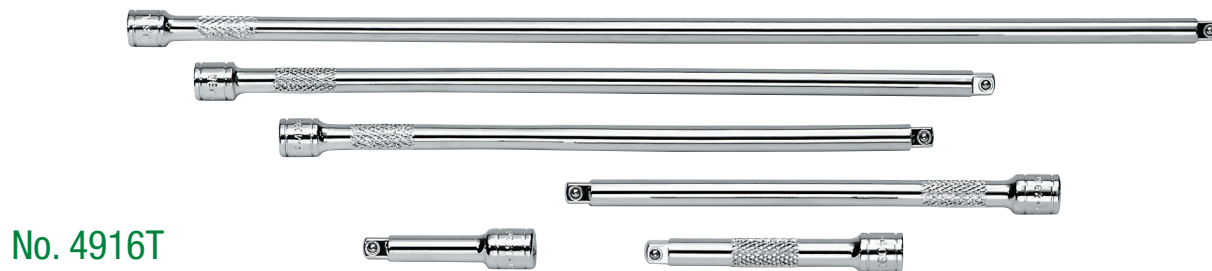

SOCKETS, RATCHETS, AND BITS

No. 4940

4 Piece, 1/4" Drive Extension and Thumbwheel Ratchet Set Includes:

PART NO.	SIZE	PART NO.	SIZE/DESCRIPTION
40961	2"	40962	6"
40963	3"	49270	Thumbwheel Ratchet

Packaged in a pouch.

No. 4916T

6 Piece, 1/4" Drive Extension Set Includes:

PART NO.	SIZE	PART NO.	SIZE	PART NO.	SIZE
40961	2"	40962	6"	40969	10"
40963	3"	40968	8"	40964	14"

Packaged in a plastic tray.

**SUPERKROME
TESTED TOUGH**