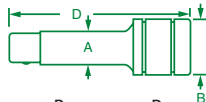

3/8" Drive Wobble Extensions

PART NO.	SIZE	A	B	D
45169	1 1/2"	0.50	0.69	1.00
45165	3"	0.50	0.69	3.00
45144	4"	0.48	0.69	4.00
45166	6"	0.50	0.69	6.00
45167	8"	0.50	0.69	8.00
45145	10"	0.48	0.69	10.00
45168	12"	0.50	0.69	12.00
45146	18"	0.48	0.69	18.00
45147	24"	0.48	0.69	24.00
45148	36"	0.48	0.69	36.00

Variety of Styles

S•K 3/8" Drive extensions are available in standard, wobble and locking styles.

Wobble Extensions for Access

Wobble extensions provide improved access over standard extensions by allowing an indirect approach to the fastener with up to an 8° offset angle.