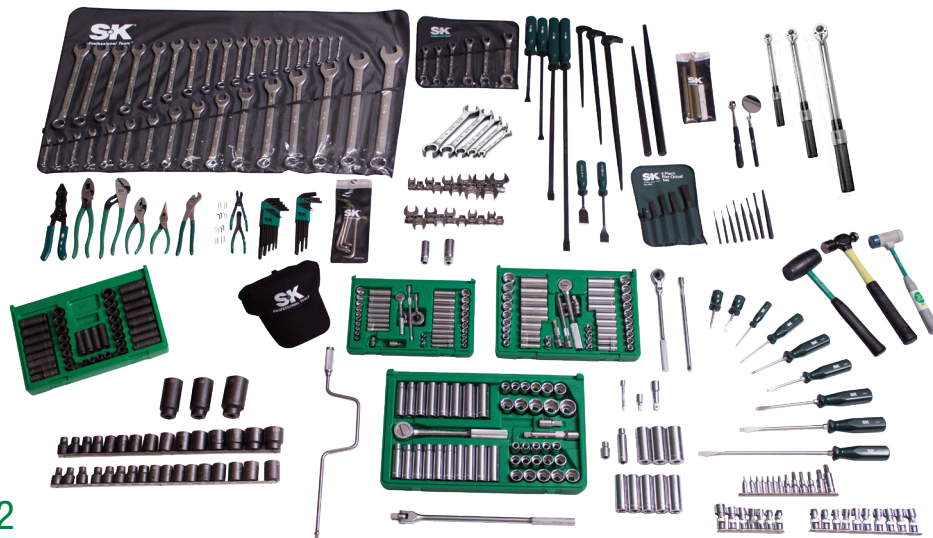

No. VTS03203

Automotive Starter Set - 143 Piece Set Includes:

PART NO.	SET COUNT	DESCRIPTION	PART NO.	SET COUNT	DESCRIPTION
17835	1	5 Piece General Purpose Pliers Set	8524	1	24 oz. Ball Peen Hammer
40190	1	1/2" Drive Universal	86006	9	9 Piece SureGrip® Combination Screwdriver Set
4147-6	47	47 Piece, 1/2" Drive, 6 Point Socket Set	86013	13	13 Piece, 12 Point, Fractional Combination Wrench Set
45159	1	3/8" Drive Chrome Extension, 1.5"	86222	14	14 Piece, 12 Point, Metric Combination Wrench Set
6651	1	Carbon Scraper	94549	49	49 Piece, 3/8" Drive, 6 Point Socket Set
8012	1	12" Adjustable Wrench		1	SK Hat
8516	1	16 oz. Ball Peen Hammer			