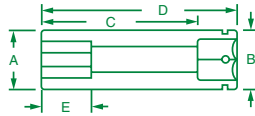

Deep Sockets

**SUPERKROME
TESTED TOUGH**

1/2" Drive, 6 and 12 Point, Deep Fractional Sockets

6 POINT PART NO.	12 POINT PART NO.	HEX SIZE	A	B	C	D	E
41812	40812	3/8"	0.56	0.88	2.31	3.25	0.24
41814	40814	7/16"	0.65	0.88	2.31	3.25	0.22
41816	40816	1/2"	0.75	0.88	2.76	3.25	0.27
41818	40818	9/16"	0.81	0.88	2.76	3.25	0.33
41820	40820	5/8"	0.88	0.88	2.57	3.25	0.38
41822S	40822	11/16"	0.97	0.97	2.59	3.25	0.38
41824	40824	3/4"	1.07	1.07	2.53	3.25	0.44
41826	40826	13/16"	1.13	1.13	2.53	3.25	0.46
41828	40828	7/8"	1.18	1.18	2.53	3.25	0.50
41830	40830	15/16"	1.25	1.25	2.56	3.25	0.54
41832	40832	1"	1.31	1.31	2.53	3.25	0.55
41834	40834	1 1/16"	1.44	1.34	2.53	3.25	0.63
41836	40836	1 1/8"	1.50	1.50	2.53	3.25	0.66
41838	40838	1 3/16"	1.63	1.63	2.55	3.25	0.66
41840	40840	1 1/4"	1.69	1.69	2.57	3.25	0.66
41842	40842	1 5/16"	1.88	1.88	2.55	3.25	0.66
41844	40844	1 3/8"	1.94	1.94	2.55	3.25	0.83
41846	40846	1 7/16"	2.06	2.06	2.50	3.25	0.91
41848	40848	1 1/2"	2.13	2.13	2.50	3.25	0.91

No. 4822

12 Piece, 1/2" Drive, 6 Point, Deep Fractional Socket Set Includes:

PART NO.	SIZE	PART NO.	SIZE	PART NO.	SIZE	PART NO.	SIZE
41816	1/2"	41822S	1 1/16"	41828	7/8"	41834	1 1/16"
41818	9/16"	41824	3/4"	41830	15/16"	41836	1 1/8"
41820	5/8"	41826	13/16"	41832	1"	41840	1 1/4"

Packaged on a rail.

No. 4812 (Not Shown)

12 Piece, 1/2" Drive, 12 Point, Deep Fractional Socket Set Includes:

PART NO.	SIZE	PART NO.	SIZE	PART NO.	SIZE	PART NO.	SIZE
40816	1/2"	40822	1 1/16"	40828	7/8"	40834	1 1/16"
40818	9/16"	40824	3/4"	40830	15/16"	40836	1 1/8"
40820	5/8"	40826	13/16"	40832	1"	40840	1 1/4"

Packaged on a rail.

No. 4815

15 Piece, 1/2" Drive, 12 Point, Deep Fractional Socket Set Includes:

PART NO.	SIZE	PART NO.	SIZE	PART NO.	SIZE	PART NO.	SIZE
40812	3/8"	40820	5/8"	40828	7/8"	40836	1 1/8"
40814	7/16"	40822	1 1/16"	40830	15/16"	40838	1 3/16"
40816	1/2"	40824	3/4"	40832	1"	40840	1 1/4"
40818	9/16"	40826	13/16"	40834	1 1/16"		