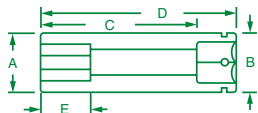

Deep Sockets

**SUPERKROME
TESTED TOUGH**

1/2" Drive, 6 and 12 Point, Deep Metric Sockets

6 POINT PART NO.	12 POINT PART NO.	HEX SIZE	A	B	C	D	E
40010	48010	10mm	0.61	0.88	1.83	3.25	0.24
40011	48011	11mm	0.66	0.88	1.83	3.25	0.24
40012	48012	12mm	0.71	0.88	2.56	3.25	0.24
40013	48013	13mm	0.75	0.88	2.56	3.25	0.27
40014	48014	14mm	0.81	0.88	2.56	3.25	0.33
40015	48015	15mm	0.84	0.88	2.56	3.25	0.33
40016	48016	16mm	0.88	0.88	2.56	3.25	0.38
40017	48017	17mm	0.94	0.94	2.56	3.25	0.38
40018	48018	18mm	0.97	0.97	2.56	3.25	0.40
40019	48019	19mm	1.07	1.07	2.56	3.25	0.44
40020	48020	20mm	1.13	1.13	2.56	3.25	0.47
40021	48021	21mm	1.13	1.13	2.31	3.25	0.47
40022	48022	22mm	1.19	1.19	2.31	3.25	0.49
40023	48023	23mm	1.25	1.25	2.31	3.25	0.50
40024	48024	24mm	1.32	1.32	2.48	3.25	0.55
40025	48025	25mm	1.32	1.32	2.60	3.25	0.55
40026	48026	26mm	1.38	1.38	2.46	3.25	0.58
40027	48027	27mm	1.44	1.44	2.44	3.25	0.63
40028	48028	28mm	1.50	1.50	2.43	3.25	0.64
—	48029	29mm	1.50	1.57	2.58	3.25	0.71
40030	48030	30mm	1.57	1.57	2.40	3.25	0.66
—	48031	31mm	1.63	1.57	2.65	3.25	0.76
40032	48032	32mm	1.69	1.69	2.38	3.25	0.66

The Right Tool For The Job

S•K chrome sockets are available in a variety of sizes and styles to ensure you always have the right tool for each application.