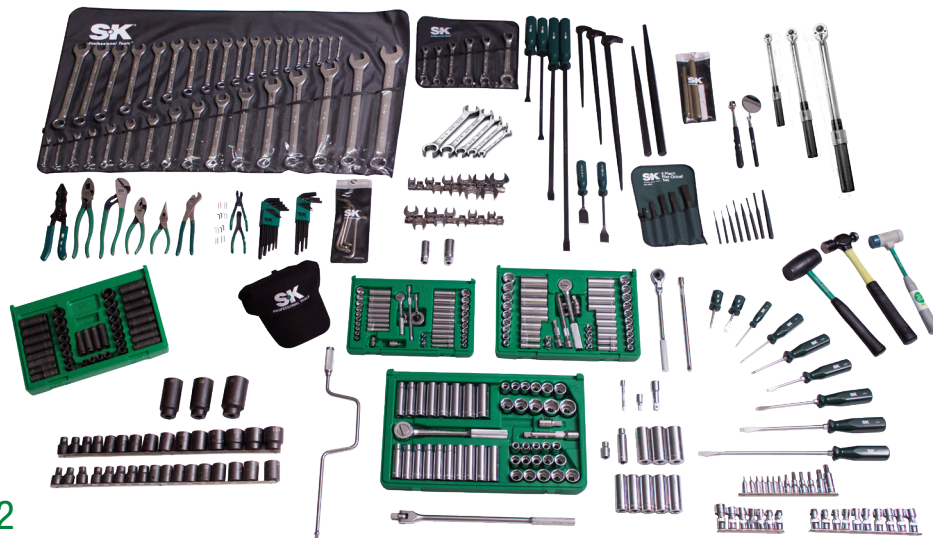

No. VTS03203

Automotive Starter Set - 143 Piece Set Includes:

PART NO.	SET COUNT	DESCRIPTION	PART NO.	SET COUNT	DESCRIPTION
17835	1	5 Piece General Purpose Pliers Set	8524	1	24 oz. Ball Peen Hammer
40190	1	1/2" Drive Universal	86006	9	9 Piece SureGrip® Combination Screwdriver Set
4147-6	47	47 Piece, 1/2" Drive, 6 Point Socket Set	86013	13	13 Piece, 12 Point, Fractional Combination Wrench Set
45159	1	3/8" Drive Chrome Extension, 1.5"	86222	14	14 Piece, 12 Point, Metric Combination Wrench Set
6651	1	Carbon Scraper	94549	49	49 Piece, 3/8" Drive, 6 Point Socket Set
8012	1	12" Adjustable Wrench		1	SK Hat
8516	1	16 oz. Ball Peen Hammer			

No. VTS03404

Collision Repair Starter Set - 161 Piece Set Includes:

PART NO.	SET COUNT	DESCRIPTION	PART NO.	SET COUNT	DESCRIPTION
94549	49	3/8" Drive, 6 Point, Fractional and Metric Socket Set	15027	1	Diagonal Cutting Pliers
91848	48	1/4" Drive, 6 Point, Fractional and Metric Socket Set	16616	1	Chain Nose Pliers with Cutter
45183	1	3/8" Drive Flex Ratchet, 9.5"	32160	3	1/4" Drive PowerDrive Locking Extension Set
45159	1	3/8" Drive Chrome Extension, 10"	6640	2	Body Clip Puller and Rivet Removal Kit
86013	13	12 Point Fractional Combination Wrench Set	6651	1	Carbon Scraper
86222	14	12 Point Metric Combination Wrench Set	7206	1	Combination Slip Joint Pliers
19619	9	Metric Hex Key Set	7512	1	Tongue & Groove Pliers, 12"
86006	9	SureGrip® Combination Screwdriver Set	SKHAT	1	SK Hat
86323	7	SureGrip® TORX® Screwdriver Set			