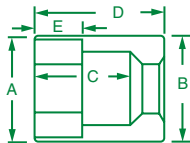

No. 33300

8 Piece, 3/8" Drive, 6 Point, Swivel Fractional Impact Socket Set Includes:

PART NO.	SIZE	PART NO.	SIZE	PART NO.	SIZE	PART NO.	SIZE
33310	5/16"	33314	7/16"	33318	9/16"	33322	1 1/16"
33312	3/8"	33316	1/2"	33320	5/8"	33324	3/4"

Packaged in a molded plastic case.

3/8" Drive, 6 Point, Swivel Fractional Impact Sockets

PART NO.	SIZE	A	B	C	D
33310	5/16"	0.51	0.91	2.00	0.23
33312	3/8"	0.60	0.91	2.13	0.26
33314	7/16"	0.66	0.91	2.13	0.26
33316	1/2"	0.75	0.91	2.15	0.29
33318	9/16"	0.81	0.91	2.23	0.29
33320	5/8"	0.91	0.91	2.34	0.32
33322	1 1/16"	1.00	0.91	2.36	0.37
33324	3/4"	1.06	0.91	2.38	0.39

3/8" Drive, 6 Point, Swivel Metric Impact Sockets

PART NO.	SIZE	A	B	C	D
33358	8mm	0.53	0.91	2.00	0.23
33359	9mm	0.57	0.91	2.13	0.23
33360	10mm	0.66	0.91	2.13	0.26
33361	11mm	0.66	0.91	2.13	0.26
33362	12mm	0.69	0.91	2.13	0.26
33363	13mm	0.75	0.91	2.15	0.29
33364	14mm	0.81	0.91	2.23	0.29
33365	15mm	0.88	0.91	2.25	0.29
33366	16mm	0.91	0.91	2.34	0.32
33367	17mm	0.94	0.91	2.34	0.34
33368	18mm	1.00	0.91	2.36	0.37
33369	19mm	1.06	0.91	2.38	0.40
33370	20mm	1.13	0.91	2.40	0.49
33371	21mm	1.13	0.91	2.40	0.49
33372	22mm	1.25	0.91	2.44	0.50