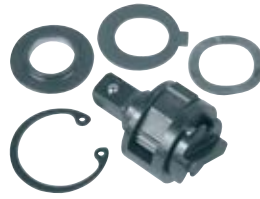

Air Ratchet Accessories

Extend the life of your tools with genuine Ingersoll Rand repair kits and replacement parts. Every Ingersoll Rand part is specifically designed to enhance durability and improve the productivity of your tool.

Air Ratchet Repair Kits

Part Number	For Use With
107XPA-SK	107XPA, 1077XPA
109XPA-SK	109XPA, 1099XPA

1077XPA-SK

1107-TRK1

Air Ratchet Head Repair Kits

Part Number	For Use With
103A-TRK-1	103A, 104B
1033A-TRK1	1033A
107XPA-TRK1	107XPA
1077XPA-TRK1	1077XPA
109XPA-TRK1	109XPA
1099XPA-TRK1	1099XPA
1105-D2-TRK1	1105MAX-D2, 105-D2, 105-L2
1105-D3-TRK1	1105MAX-D3, 105-D3
1207-D3-TRK1	1207MAX-D3
1207-D4-TRK1	1207MAX-D4
1215-TRK1	1215Ti
1225-TRK1	1225Ti

Air Ratchet Tune-up Kits

Part Number	For Use With
107XPA-TK1	107XPA, 1077XPA
109XPA-TK1	109XPA, 1099XPA

1200-TK1

Boots

Part Number	Description	For Use With
103-BOOT	Ratchet head boot with Ingersoll Rand logo printed on red boot	105-D2, 105-D3, 105-L2, 1105MAX-D2, 1105MAX-D3
107-BOOT	Ratchet head boot with Ingersoll Rand logo printed on red boot	107XP, 107XPA, 1077XP, 1077XPA, R380
109-BOOT	Ratchet head boot with Ingersoll Rand logo printed on red boot	109XP, 109XPA, 1099XP, 1099XPA