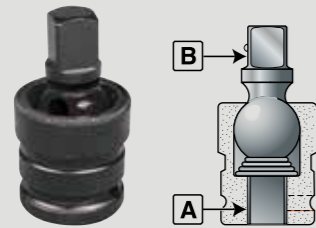

## Impact Socket Extensions

	Square drive	Length (mm)	Recommended retaining ring
E24H	1/4"	100	-
E26H	1/4"	150	-
E33H	3/8"	75	RR10003
E36H	3/8"	150	RR10003
E312H	3/8"	300	RR10003
E43H	1/2"	75	RR10006
E45H	1/2"	125	RR10006
E47H	1/2"	175	RR10006
E410H	1/2"	250	RR10006
E424H	1/2"	600	RR10006

	Square drive	Length (mm)	Recommended retaining ring
E63H	3/4"	75	RR10034S
E67H	3/4"	175	RR10034S
E610H	3/4"	250	RR10034S
E83H	1"	75	RR10015S
E87H	1"	175	RR10015S
E810H	1"	250	RR10015S
E813H	1"	330	RR10015S

## Universal Joints

Universal Joint

	A (mm)	B (mm)	Recommended retaining ring
J2	1/4"	1/4"	-
J3	3/8"	3/8"	-
J4	1/2"	1/2"	-
J6	3/4"	3/4"	RR10034S
J8	1"	1"	RR10015S

A: Tune-up kit  
B: Hammer mechanism kit

	A	B
<b>1/4" and 3/8"</b>	<b>CCN</b>	<b>CCN</b>
1105MAX-D2	45668456	45668522
105-D2	45668142	45668522
2115QTiMAX	45585189	45585932
2115QXPA	45585189	45585932
15QMAX	4762155001	47562154001
212	03866522	-
211	03866449	-
LA158	49827108	49827090
109XPA	16594160	16594384
107XPA	80146491	16590416
1207MAX-D3	47085931	47086368
1105MAX-D3	45668456	45668563
105-D3	45668142	45668563
<b>1/2"</b>	<b>CCN</b>	<b>CCN</b>
36QMAX	4762155001	47562154001
2135QXPA	45535028	80119571
2135QXPA-2	45535028	80119662
2235QXPA	47517401001	47517319001
2235QTiMAX	47517401001	47517319001
2235QTiMAX-2	47517401001	47517319001
2130XP	80142375	80140528
1099XPA	16594160	16594392
1077XPA	80146491	16590424
1770	-	80147077
2125QTiMAX	45585189	45585932
2025MAX	47100474	47100359