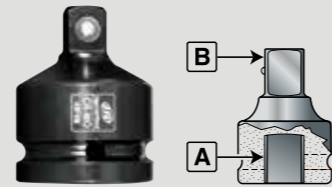

Adapters

	A (mm)	B (mm)	Recommended retaining ring
A2F3M	1/4"	3/8"	-
A3F2M	3/8"	1/4"	RR10003
A3F4M	3/8"	1/2"	RR10003
A4F3M	1/2"	3/8"	RR10006
A4F6M	1/2"	3/4"	RR10008
A6F4M	3/4"	1/2"	RR10034S
A6F8M	3/4"	1"	RR10034S
A8F6M	1"	3/4"	RR10015S