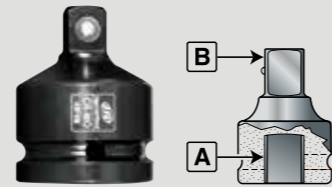

	Square drive	Length (mm)	Recommended retaining ring
E63H	3/4"	75	RR10034S
E67H	3/4"	175	RR10034S
E610H	3/4"	250	RR10034S
E83H	1"	75	RR10015S
E87H	1"	175	RR10015S
E810H	1"	250	RR10015S
E813H	1"	330	RR10015S

Universal Joints

Universal Joint

	A (mm)	B (mm)	Recommended retaining ring
J2	1/4"	1/4"	-
J3	3/8"	3/8"	-
J4	1/2"	1/2"	-
J6	3/4"	3/4"	RR10034S
J8	1"	1"	RR10015S

Adapters

	A (mm)	B (mm)	Recommended retaining ring
A2F3M	1/4"	3/8"	-
A3F2M	3/8"	1/4"	RR10003
A3F4M	3/8"	1/2"	RR10003
A4F3M	1/2"	3/8"	RR10006
A4F6M	1/2"	3/4"	RR10008
A6F4M	3/4"	1/2"	RR10034S
A6F8M	3/4"	1"	RR10034S
A8F6M	1"	3/4"	RR10015S