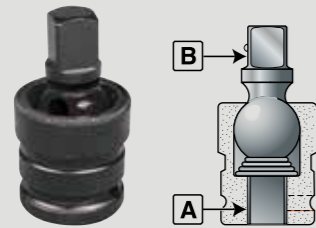

Impact Socket Extensions

	Square drive	Length (mm)	Recommended retaining ring
E24H	1/4"	100	-
E26H	1/4"	150	-
E33H	3/8"	75	RR10003
E36H	3/8"	150	RR10003
E312H	3/8"	300	RR10003
E43H	1/2"	75	RR10006
E45H	1/2"	125	RR10006
E47H	1/2"	175	RR10006
E410H	1/2"	250	RR10006
E424H	1/2"	600	RR10006

	Square drive	Length (mm)	Recommended retaining ring
E63H	3/4"	75	RR10034S
E67H	3/4"	175	RR10034S
E610H	3/4"	250	RR10034S
E83H	1"	75	RR10015S
E87H	1"	175	RR10015S
E810H	1"	250	RR10015S
E813H	1"	330	RR10015S

Universal Joints

Universal Joint

	A (mm)	B (mm)	Recommended retaining ring
J2	1/4"	1/4"	-
J3	3/8"	3/8"	-
J4	1/2"	1/2"	-
J6	3/4"	3/4"	RR10034S
J8	1"	1"	RR10015S

Adapters

	A (mm)	B (mm)	Recommended retaining ring
A2F3M	1/4"	3/8"	-
A3F2M	3/8"	1/4"	RR10003
A3F4M	3/8"	1/2"	RR10003
A4F3M	1/2"	3/8"	RR10006
A4F6M	1/2"	3/4"	RR10008
A6F4M	3/4"	1/2"	RR10034S
A6F8M	3/4"	1"	RR10034S
A8F6M	1"	3/4"	RR10015S

A: Tune-up kit
B: Hammer mechanism kit

	A	B
1/4" and 3/8"	CCN	CCN
1105MAX-D2	45668456	45668522
105-D2	45668142	45668522
2115QTiMAX	45585189	45585932
2115QXPA	45585189	45585932
15QMAX	4762155001	47562154001
212	03866522	-
211	03866449	-
LA158	49827108	49827090
109XPA	16594160	16594384
107XPA	80146491	16590416
1207MAX-D3	47085931	47086368
1105MAX-D3	45668456	45668563
105-D3	45668142	45668563
1/2"	CCN	CCN
36QMAX	4762155001	47562154001
2135QXPA	45535028	80119571
2135QXPA-2	45535028	80119662
2235QXPA	47517401001	47517319001
2235QTiMAX	47517401001	47517319001
2235QTiMAX-2	47517401001	47517319001
2130XP	80142375	80140528
1099XPA	16594160	16594392
1077XPA	80146491	16590424
1770	-	80147077
2125QTiMAX	45585189	45585932
2025MAX	47100474	47100359