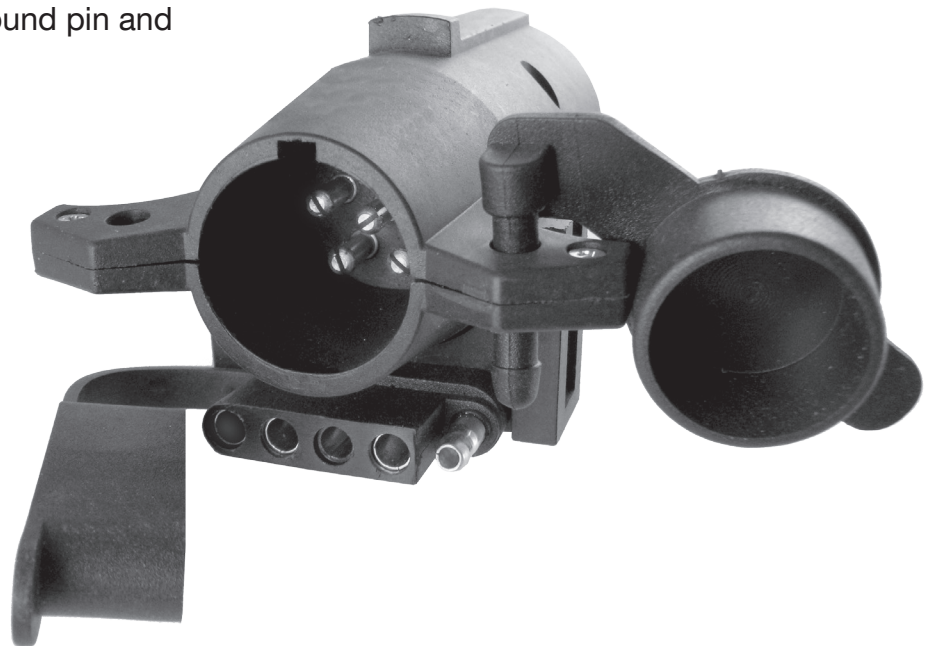

#8000

3-WAY TRAILER ADAPTER

One Adapter for All Your Trailer Needs

The 3-Way Trailer Adapter allows 7-way flat (spade) pin type terminal connections to 6-way round pin and 4/5 pin trailer connections.

Features And Benefits

- Sealed plugs to keep road debris from corroding connections
- Made from strong nylon 6
- “Winged” grip for easy installation and removal

Also Available

- #8028 7 Flat (Spade) Pin Towing Maintenance Kit
- #8029 7 Round Pin Towing Maintenance Kit
- #8027 6 Round Pin Towing Maintenance Kit
- #8026 4/5 Pin Towing Maintenance Kit
- #7865L 7 Round Pin Tractor Trailer Circuit Tester
- #7866 4/5 Pin Trailer Harness Checker
- #7893 7 Flat (Spade) Pin Trailer Circuit Tester
- #7897 6 Round Pin Tractor Trailer Circuit Tester
- #TSTPK1 Multi Trailer Tester Jobber Pack