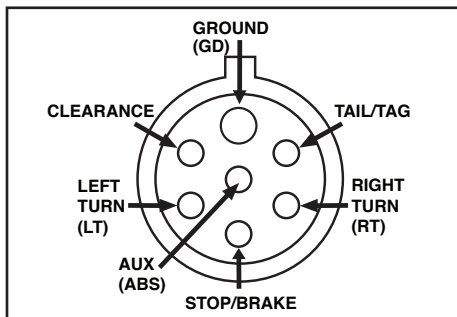

#7865L

7 ROUND PIN TRACTOR TRAILER CIRCUIT TESTER

Test Towing Circuits at the Back of the Truck

The 7 Round Pin Tractor Trailer Circuit Tester allows "one-man testing" for male and female 7-way round pin tractor trailer plugs.

Features and Benefits

- Plugs into vehicle-side socket
- LEDs indicate that each circuit is working
- Allows bypassing of troubled circuitry while on the road
- Winged grip for easy installation and removal
- Weatherproof
- Packaged with an extra brass jumper

Also Available

- #8029 7 Round Pin Towing Maintenance Kit
- #8000 3-Way Trailer Adapter
- #TSTPK1 Multi Trailer Tester Jobber Pack