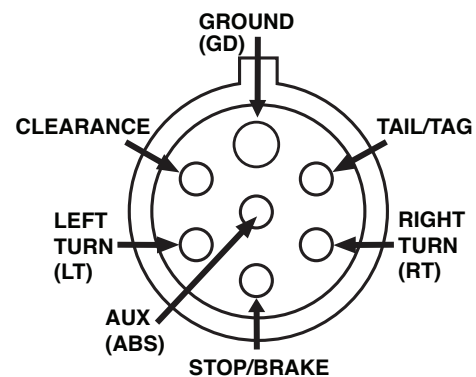

#7865L

7 ROUND PIN TRACTOR TRAILER CIRCUIT TESTER

Test Towing Circuits at the Back of the Truck

The 7 Round Pin Tractor Trailer Circuit Tester allows "one-man testing" for male and female 7-way round pin tractor trailer plugs.

Features and Benefits

- Plugs into vehicle-side socket
- LEDs indicate that each circuit is working
- Allows bypassing of troubled circuitry while on the road
- Winged grip for easy installation and removal
- Weatherproof
- Packaged with an extra brass jumper

PATENTED