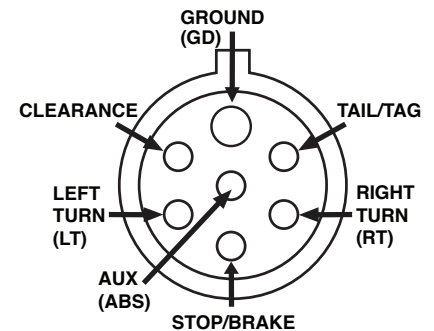

#7865L

7 ROUND PIN TRACTOR TRAILER CIRCUIT TESTER

Test Towing Circuits at the Back of the Truck

The 7 Round Pin Tractor Trailer Circuit Tester allows "one-man testing" for male and female 7-way round pin tractor trailer plugs.

Features and Benefits

- Plugs into vehicle-side socket
- LEDs indicate that each circuit is working
- Allows bypassing of troubled circuitry while on the road
- Winged grip for easy installation and removal
- Weatherproof
- Packaged with an extra brass jumper

End of Tester