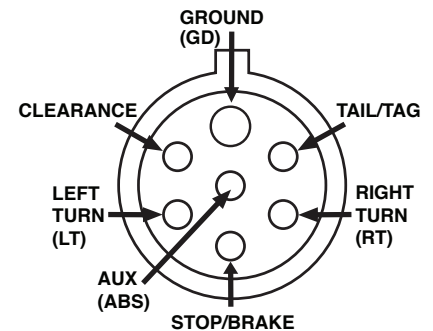

### Features and Benefits

- Plugs into vehicle-side socket
- LEDs indicate that each circuit is working
- Allows bypassing of troubled circuitry while on the road
- Winged grip for easy installation and removal
- Weatherproof
- Packaged with an extra brass jumper

### Also Available

- #8029 7 Round Pin Towing Maintenance Kit
- #8000 3-Way Trailer Adapter
- #TSTPK1 Multi Trailer Tester Jobber Pack

#7865L

## 7 ROUND PIN TRACTOR TRAILER CIRCUIT TESTER

Test Towing Circuits at the Back of the Truck

The 7 Round Pin Tractor Trailer Circuit Tester allows "one-man testing" for male and female 7-way round pin tractor trailer plugs.