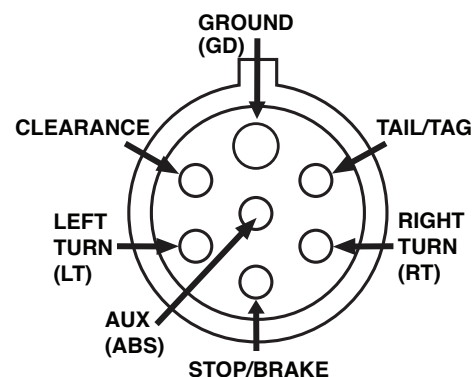

## 7 ROUND PIN TRACTOR TRAILER CIRCUIT TESTER

Test Towing Circuits at the Back of the Truck

The 7 Round Pin Tractor Trailer Circuit Tester allows "one-man testing" for male and female 7-way round pin tractor trailer plugs.

### Features and Benefits

- Plugs into vehicle-side socket
- LEDs indicate that each circuit is working
- Allows bypassing of troubled circuitry while on the road
- Winged grip for easy installation and removal
- Weatherproof
- Packaged with an extra brass jumper