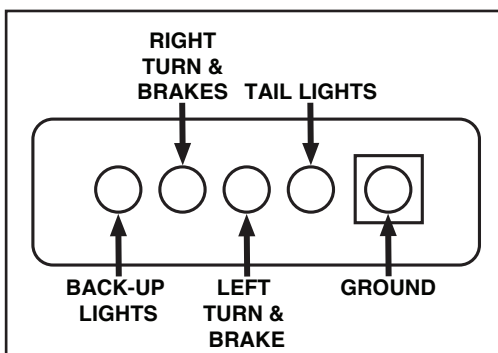

The 4/5 Pin Trailer Harness Checker allows one man to trace each lighting function to the terminal in question.

Features and Benefits

- Plugs into vehicle side socket
- LEDs indicate that each circuit is working
- Weatherproof
- Winged grip for easy installation and removal

#7866

4/5 PIN HARNESS CHECKER

Test Towing Circuits at the Back of the Truck

The 4/5 Pin Trailer Harness Checker allows one man to trace each lighting function to the terminal in question.

Features and Benefits

- Plugs into vehicle side socket
- LEDs indicate that each circuit is working
- Weatherproof
- No-slip grip for easy installation and removal

#7866

4/5 PIN HARNESS CHECKER

Test Towing Circuits at the Back of the Truck

The 4/5 Pin Trailer Harness Checker allows one man to trace each lighting function to the terminal in question.

Features and Benefits

- Plugs into vehicle side socket
- LEDs indicate that each circuit is working
- Weatherproof
- No-slip grip for easy installation and removal