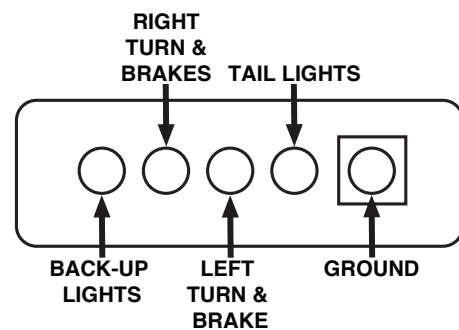

#7866

4/5 PIN HARNESS CHECKER

Test Towing Circuits at the Back of the Truck

The 4/5 Pin Trailer Harness Checker allows one man to trace each lighting function to the terminal in question.

Features and Benefits

- Plugs into vehicle side socket
- LEDs indicate that each circuit is working
- Weatherproof
- Winged grip for easy installation and removal

PATENTED

#7866

4/5 PIN HARNESS CHECKER

Test Towing Circuits at the Back of the Truck

The 4/5 Pin Trailer Harness Checker allows one man to trace each lighting function to the terminal in question.

Features and Benefits

- Plugs into vehicle side socket
- LEDs indicate that each circuit is working
- Weatherproof
- Winged grip for easy installation and removal