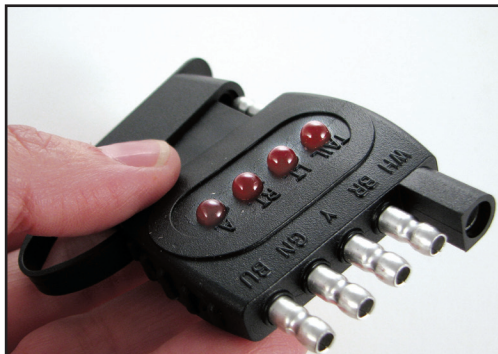

The 4/5 Pin Trailer Harness Checker allows one man to trace each lighting function to the terminal in question.

Features and Benefits

- Plugs into vehicle side socket
- LEDs indicate that each circuit is working
- Weatherproof
- Winged grip for easy installation and removal

#7866

4/5 PIN HARNESS CHECKER

Test Towing Circuits at the Back of the Truck

The 4/5 Pin Trailer Harness Checker allows one man to trace each lighting function to the terminal in question.

Features and Benefits

- Plugs into vehicle side socket
- LEDs indicate that each circuit is working
- Weatherproof
- No-slip grip for easy installation and removal

#7866

4/5 PIN HARNESS CHECKER

Test Towing Circuits at the Back of the Truck

The 4/5 Pin Trailer Harness Checker allows one man to trace each lighting function to the terminal in question.

Features and Benefits

- Plugs into vehicle side socket
- LEDs indicate that each circuit is working
- Weatherproof
- No-slip grip for easy installation and removal