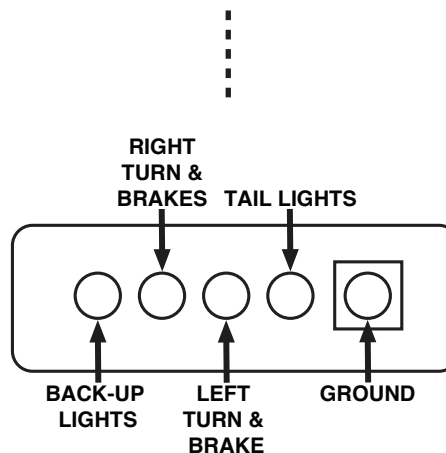

The 4/5 Pin Trailer Harness Checker allows one man to trace each lighting function to the terminal in question.

Features and Benefits

- Plugs into vehicle side socket
- LEDs indicate that each circuit is working
- Weatherproof
- Winged grip for easy installation and removal

#7866

4/5 PIN HARNESS CHECKER

Test Towing Circuits at the Back of the Truck

The 4/5 Pin Trailer Harness Checker allows one man to trace each lighting function to the terminal in question.

Features and Benefits

- Plugs into vehicle side socket
- LEDs indicate that each circuit is working
- Weatherproof
- No-slip grip for easy installation and removal

#7866

4/5 PIN HARNESS CHECKER

Test Towing Circuits at the Back of the Truck

The 4/5 Pin Trailer Harness Checker allows one man to trace each lighting function to the terminal in question.

Features and Benefits

- Plugs into vehicle side socket
- LEDs indicate that each circuit is working
- Weatherproof
- No-slip grip for easy installation and removal