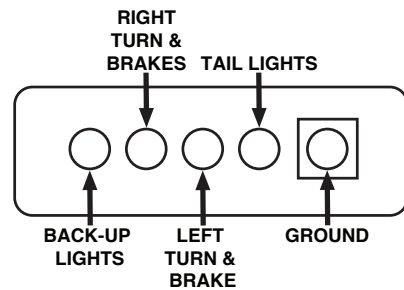

- Plugs into vehicle side socket
- LEDs indicate that each circuit is working
- Weatherproof
- No-slip grip for easy installation and removal

#7866

4/5 PIN HARNESS CHECKER

Test Towing Circuits at the Back of the Truck

The 4/5 Pin Trailer Harness Checker allows one man to trace each lighting function to the terminal in question.

Features and Benefits

- Plugs into vehicle side socket
- LEDs indicate that each circuit is working
- Weatherproof
- No-slip grip for easy installation and removal

Also Available

- #8026 4/5 Pin Towing Maintenance Kit
- #8000 3-Way Trailer Adapter
- #TSTPK1 Multi Trailer Tester Jobber Pack

#7866

4/5 PIN HARNESS CHECKER

Test Towing Circuits at the Back of the Truck

The 4/5 Pin Trailer Harness Checker allows one man to trace each lighting function to the terminal in question.

Features and Benefits

- Plugs into vehicle side socket
- LEDs indicate that each circuit is working
- Weatherproof
- No-slip grip for easy installation and removal

End of Checker

Also Available

- #8026 4/5 Pin Towing Maintenance Kit
- #8000 3-Way Trailer Adapter
- #TSTPK1 Multi Trailer Tester Jobber Pack