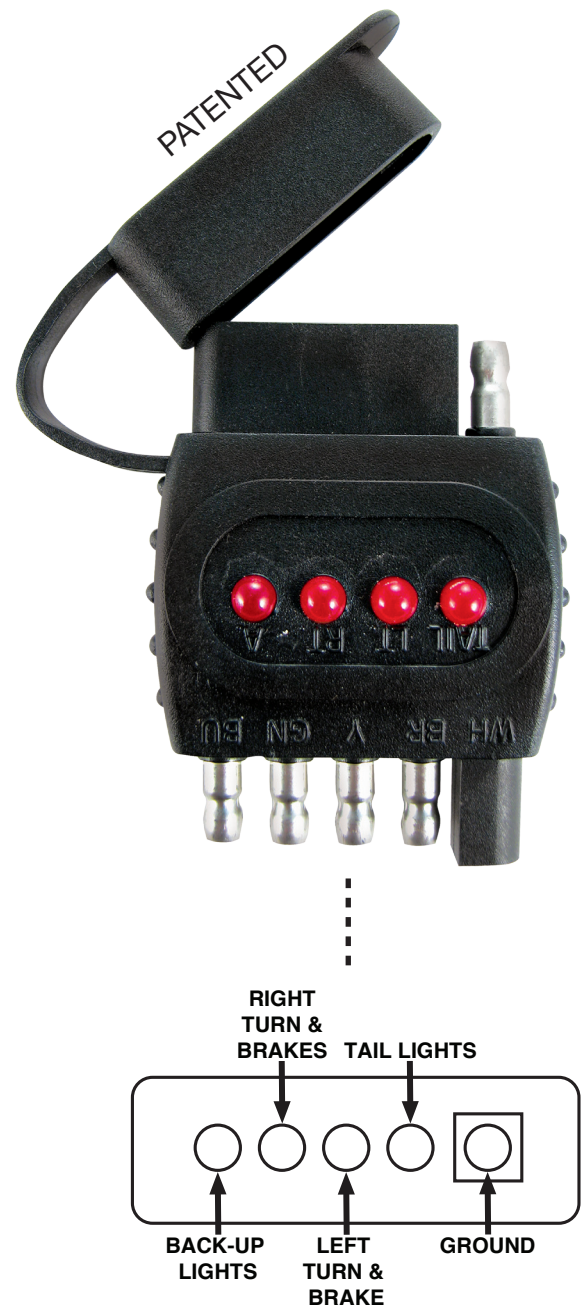

#7866

4/5 PIN HARNESS CHECKER

Test Towing Circuits at the Back of the Truck

The 4/5 Pin Trailer Harness Checker allows one man to trace each lighting function to the terminal in question.

Features and Benefits

- Plugs into vehicle side socket
- LEDs indicate that each circuit is working
- Weatherproof
- Winged grip for easy installation and removal

PATENTED

#7866

4/5 PIN HARNESS CHECKER

Test Towing Circuits at the Back of the Truck

The 4/5 Pin Trailer Harness Checker allows one man to trace each lighting function to the terminal in question.

Features and Benefits

- Plugs into vehicle side socket
- LEDs indicate that each circuit is working
- Weatherproof
- Winged grip for easy installation and removal