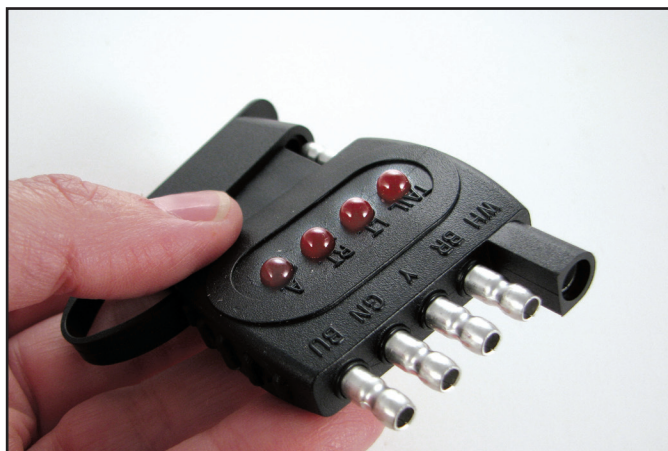

The 4/5 Pin Trailer Harness Checker allows one man to trace each lighting function to the terminal in question.

Features and Benefits

- Plugs into vehicle side socket
- LEDs indicate that each circuit is working
- Weatherproof
- Winged grip for easy installation and removal

#7866

4/5 PIN HARNESS CHECKER

Test Towing Circuits at the Back of the Truck

The 4/5 Pin Trailer Harness Checker allows one man to trace each lighting function to the terminal in question.

Features and Benefits

- Plugs into vehicle side socket
- LEDs indicate that each circuit is working
- Weatherproof
- No-slip grip for easy installation and removal

#7866

4/5 PIN HARNESS CHECKER

Test Towing Circuits at the Back of the Truck

The 4/5 Pin Trailer Harness Checker allows one man to trace each lighting function to the terminal in question.

Features and Benefits

- Plugs into vehicle side socket
- LEDs indicate that each circuit is working
- Weatherproof
- No-slip grip for easy installation and removal