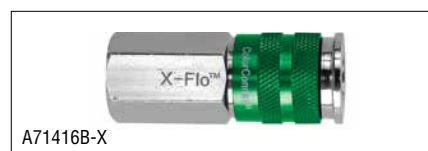

ARO Interchange

Couplers

Part No.	Color	Type	Interchange	Connection Size	Body Size	Max. Pressure	Material	Retail Packaging
ColorConnex® Couplers								
A71410B	Green	B	ARO	1/4 in. FNPT	1/4 in.	300 psi	Steel/Aluminum*	●
A71410B-X	Green	B	ARO	1/4 in. FNPT	1/4 in.	300 psi	Steel/Aluminum*	—
A71420B	Green	B	ARO	1/4 in. MNPT	1/4 in.	300 psi	Steel/Aluminum*	●
A71420B-X	Green	B	ARO	1/4 in. MNPT	1/4 in.	300 psi	Steel/Aluminum*	—
ColorConnex® X-Flo™								
A71416B	Green	B	ARO	1/4 in. FNPT	1/4 in.	300 psi	Steel/Aluminum*	●
A71416B-X	Green	B	ARO	1/4 in. FNPT	1/4 in.	300 psi	Steel/Aluminum*	—
A71426B	Green	B	ARO	1/4 in. MNPT	1/4 in.	300 psi	Steel/Aluminum*	●
ARO Interchange Couplers								
A71410-X	NA	B	ARO	1/4 in. FNPT	1/4 in.	300 psi	Steel	—

Part numbers with a -X suffix are individually bagged product and packaged in bulk

*6061-T6 Aircraft Aluminum

Plugs

Part No.	Color	Type	Interchange	Connection Size	Body Size	Max. Pressure	Material	Retail Packaging
ColorConnex® Plugs								
A71430B-X	Green	B	ARO	1/4 in. FNPT	1/4 in.	300 psi	Aluminum*	—
A71440B-X	Green	B	ARO	1/4 in. MNPT	1/4 in.	300 psi	Aluminum*	—
A71430B-2PK	Green	B	ARO	1/4 in. FNPT	1/4 in.	300 psi	Aluminum*	●
A71440B-2PK	Green	B	ARO	1/4 in. MNPT	1/4 in.	300 psi	Aluminum*	●
ARO Interchange Plugs								
A71440-X	NA	B	ARO	1/4 in. MNPT	1/4 in.	300 psi	Steel	—

Part numbers with a -X suffix are individually bagged product and packaged in bulk

*6061-T6 Aircraft Aluminum