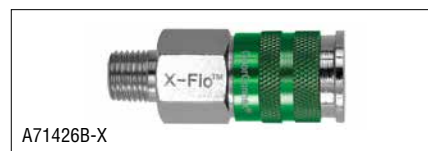

ARO Interchange

Couplers

Part No.	Color	Type	Interchange	Connection Size	Body Size	Max. Pressure	Material	Retail Packaging
ColorConnex® Couplers								
A71410B	Green	B	ARO	1/4 in. FNPT	1/4 in.	300 psi	Steel/Aluminum*	●
A71410B-X	Green	B	ARO	1/4 in. FNPT	1/4 in.	300 psi	Steel/Aluminum*	—
A71420B	Green	B	ARO	1/4 in. MNPT	1/4 in.	300 psi	Steel/Aluminum*	●
A71420B-X	Green	B	ARO	1/4 in. MNPT	1/4 in.	300 psi	Steel/Aluminum*	—
ColorConnex® X-Flo™								
A71416B	Green	B	ARO	1/4 in. FNPT	1/4 in.	300 psi	Steel/Aluminum*	●
A71416B-X	Green	B	ARO	1/4 in. FNPT	1/4 in.	300 psi	Steel/Aluminum*	—
A71426B	Green	B	ARO	1/4 in. MNPT	1/4 in.	300 psi	Steel/Aluminum*	●
ARO Interchange Couplers								
A71410-X	NA	B	ARO	1/4 in. FNPT	1/4 in.	300 psi	Steel	—

Part numbers with a -X suffix are individually bagged product and packaged in bulk

*6061-T6 Aircraft Aluminum

Plugs

Part No.	Color	Type	Interchange	Connection Size	Body Size	Max. Pressure	Material	Retail Packaging
ColorConnex® Plugs								
A71430B-X	Green	B	ARO	1/4 in. FNPT	1/4 in.	300 psi	Aluminum*	—
A71440B-X	Green	B	ARO	1/4 in. MNPT	1/4 in.	300 psi	Aluminum*	—
A71430B-2PK	Green	B	ARO	1/4 in. FNPT	1/4 in.	300 psi	Aluminum*	●
A71440B-2PK	Green	B	ARO	1/4 in. MNPT	1/4 in.	300 psi	Aluminum*	●
ARO Interchange Plugs								
A71440-X	NA	B	ARO	1/4 in. MNPT	1/4 in.	300 psi	Steel	—

Part numbers with a -X suffix are individually bagged product and packaged in bulk

*6061-T6 Aircraft Aluminum