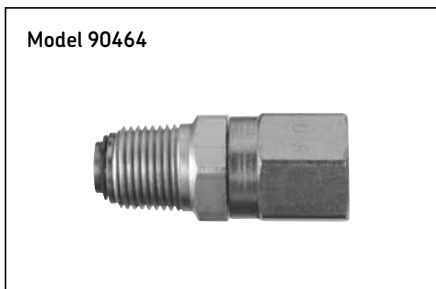

Model 13001

Tips and accessories

Model	Description	Thread size
		in.
84799	Semi-automatic non-drip nozzle assembly	1/4
85799	Semi-automatic non-drip nozzle assembly with 4 in. (102 mm) rigid extension	1/2
93547	Semi-automatic non-drip nozzle assembly	1/4
277814	Non-drip nozzle assembly	1/2
261484	Automatic non-drip nozzle assembly	1/2
242749	4 in. (102 mm) pipe extension	1/2
280433	12 in. (305 mm) flexible delivery hose	1/2
280432	Semi-automatic non-drip nozzle assembly	1/2
13001	3/4 in. NPTF female to 1/2 in. NPTF male bushing adapter	–

Colored swivel guards

Attach these flexible swivel guards to separate meters to differentiate between fluids. Available in red (model 260374), black (model 260375), blue (model 260376), yellow (model 260377) and green (model 260378).

Meter accessories

Model 90464 swivel

Straight oil meter swivel, 1/2 in. NPT (m) x 1/2 in. NPT (f). Maximum working pressure: 1 000 psi (69 bar).