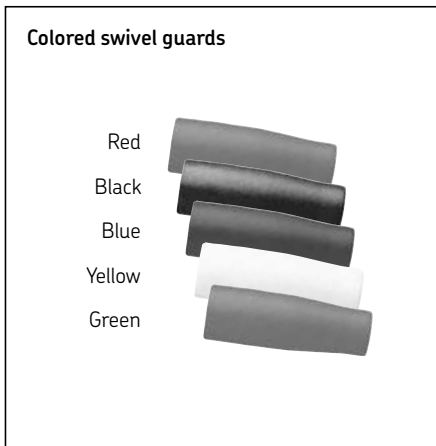

Model 13001

Tips and accessories

Model	Description	Thread size
		in.
84799	Semi-automatic non-drip nozzle assembly	1/4
85799	Semi-automatic non-drip nozzle assembly with 4 in. (102 mm) rigid extension	1/2
93547	Semi-automatic non-drip nozzle assembly	1/4
277814	Non-drip nozzle assembly	1/2
261484	Automatic non-drip nozzle assembly	1/2
242749	4 in. (102 mm) pipe extension	1/2
280433	12 in. (305 mm) flexible delivery hose	1/2
280432	Semi-automatic non-drip nozzle assembly	1/2
13001	3/4 in. NPTF female to 1/2 in. NPTF male bushing adapter	–

Colored swivel guards

Attach these flexible swivel guards to separate meters to differentiate between fluids. Available in red (model 260374), black (model 260375), blue (model 260376), yellow (model 260377) and green (model 260378).

Meter accessories

Model 90464 swivel

Straight oil meter swivel, 1/2 in. NPT (m) x 1/2 in. NPT (f). Maximum working pressure: 1 000 psi (69 bar).