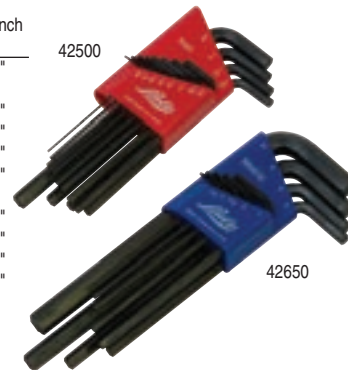

42150 Standard Hex Key Set. Skin-packed. Shipping wt. 7 oz.

42300 Metric Hex Key Set. Skin-packed. Shipping wt. 10 oz.

Part No.	Wrench Size
42160	.05"
42170	1/16"
42180	5/64"
42190	3/32"
42200	7/64"
42210	1/8"
42220	9/64"
42230	5/32"
42240	3/16"
42250	7/32"
42260	1/4"
42270	5/16"

Part No.	Wrench Size
42310	1.5mm
42320	2mm
42330	2.5mm
42340	3mm
42350	4mm
42360	5mm
42370	6mm
42380	8mm
42390	10mm

42500 42650 LONG ARM HEX KEY SETS

In a Handy Storage Case.

Allows for longer reach for deep socket Allen-type screws. Also increases torque. 42500 includes 12 fractional hex keys. 42650 includes 9 metric hex keys. Heat-treated alloy steel. Also available individually.

42500 Standard Long Arm Hex Key Set. Skin-packed. Shipping wt. 10 oz.

42650 Metric Long Arm Hex Key Set. Skin-packed. Shipping wt. 13 oz.

Part No.	Wrench Size
42520	5/16"
42530	1/4"
42540	7/32"
42550	3/16"
42560	5/32"
42570	9/64"
42580	1/8"
42590	7/64"
42600	3/32"
42610	5/64"
42620	1/16"
42630	.05"

The fasteners are used in a variety of applications including bell housings, interior components, door frames, body components and more. Sockets are made of heat-treated alloy steel. Includes sizes MTS-0, MTS-1, MTS-2, MTS-3 and MTS-4. Use with 3/8" square drive. Includes vinyl holder for storage.