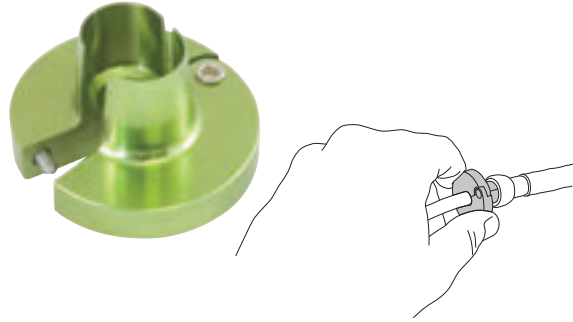

## 39210 MAIN FUEL LINE DISCONNECT FOR TOYOTA AND NISSAN

Disconnects the 5/16" Main Fuel Line from the Fuel Rail on Many Toyota and Nissan Vehicles.

Hinged design and fully tapered end allow tool to be quickly and easily inserted into fuel line quick connector, even in hard-to-reach areas. Works on Toyota Echo, Scion xB, xA, TC, Solara, Corolla, Sequoia, Celica, RAV 4, Prius, Camry, MR2, Matrix, Tundra and Highlander. Also for 2004 and newer Nissan models with a 5/16" fuel rail.

39210 Main Fuel Line Disc. for Toyota and Nissan. Skin-packed. Shipping wt. 2 oz.

## 63800 SPRING LOCK COUPLER DISCONNECT SET, 7PC.

Set of Seven Disconnect Tools for Spring Lock Connectors on A/C and Fuel Lines Found on Many Chrysler and Ford Vehicles.

The tools are color coded for sizing and spring loaded to remain on the A/C or fuel line.