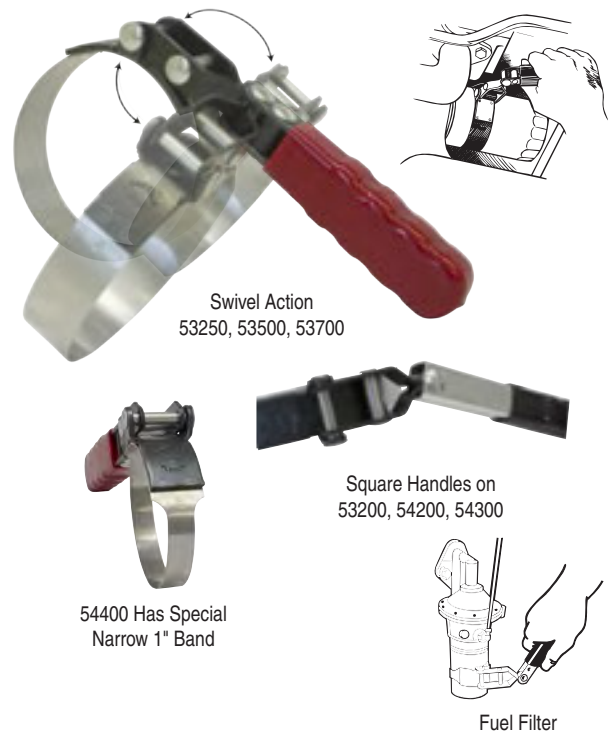

53500 Standard Swivel Grip Oil Filter Wrench. Range 3.5" - 3.875" (88.9 - 98.4mm).

Skin-packed. Shipping wt. 12 oz. NSN 5120-00-228-6287

53700 Small Swivel Grip Oil Filter Wrench. Range 2.875" - 3.25" (73 - 82.5mm).

Skin-packed. Shipping wt. 12 oz.

54200 Oil Filter Wrench for Cummins & Detroit Diesel Engines.

Range 4.3125" - 4.75" (109.5 - 120.7mm). Skin-packed. Shipping wt. 13 oz.

54300 Oil Filter Wrench for Caterpillar Engines. Range 5.25" - 5.75"

(133.5 - 146mm). Skin-packed. Shipping wt. 14 oz.

54400 Swivel Grip Oil/Fuel Filter Wrench. Range 2.375" - 2.625" (60.3 - 66.7mm).

Skin-packed. Shipping wt. 11 oz.

53900 FILTER WRENCH

Straight Handle Filter Wrench.

1" stainless steel band with special “teeth” grips tightly. Vinyl-covered handle provides firm, comfortable grip.

53900 Filter Wrench. Range 3-1/2" to 3-7/8" (88.9 - 98.4mm). Skin-packed. Wt. 11 oz