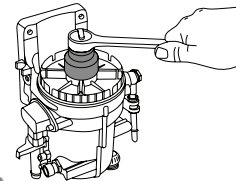

61450 10 PC. HEAVY DUTY END CAP FILTER WRENCH SET
61500 17 PC. HEAVY DUTY END CAP FILTER WRENCH MASTER SET

Heavy Duty Design with a Welded Steel Plate for Strength.

Two collections of end cap filter wrenches to fit the most popular domestic and import vehicles.

61450 10 pc. Heavy Duty End Cap Filter Wrench Set.

Molded Case. Shipping wt. 4 lbs. 15 oz.

61500 17 pc. Heavy Duty End Cap Filter Wrench Master Set.

Molded Case. Shipping wt. 7 lbs. 12 oz.

61510 93mm-45 flutes	61520 73/74mm-14 flutes
61530 82mm-15 flutes	*61540 65/67mm-14 flutes
*61550 80mm-15 flutes	*61560 74/76mm-15 flutes
*61570 76mm-14 flutes	*61580 93mm-15 flutes
*61590 93mm-36 flutes	*61600 65mm-14 flutes
61610 86mm-14 flutes	61620 88.4mm-15 flutes
61630 96mm-18 flutes	61640 68mm-14 flutes
61650 76mm-30 flutes	61660 86mm-16 flutes
61670 100mm-15 flutes	

*Available hang tag packaged for display. Others are available mini-pouched.

SUPERSEDES 54920

61450 Includes:

61540	61550	61560
61570	61580	61590
61600	61640	61650
61660		

61500 Includes:

61510	61520	61530
61540	61550	61560
61570	61580	61590
61600	61610	61620
61630	61640	61650
61660	61670	

SUPERSEDES 54880

SECURE WELDS ON STEEL PLATE

FILTER

13300 5 PC. FILTER SOCKET SET
14650 3 PC. FILTER SOCKET SET

Set of 5 Low Profile Oil and Fuel Filter Canister Sockets in One Handy Case.

Contains very low profile, 6 point 24mm, 27mm, 29mm, 32mm and 35/36mm sockets for use on oil and fuel filter canisters when replacing the element. Use with 3/8" drive. 5 pc. Set includes: