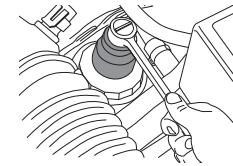

61450 10 PC. HEAVY DUTY END CAP FILTER WRENCH SET
61500 17 PC. HEAVY DUTY END CAP FILTER WRENCH MASTER SET

Heavy Duty Design with a Welded Steel Plate for Strength.

Two collections of end cap filter wrenches to fit the most popular domestic and import vehicles.

61450 10 pc. Heavy Duty End Cap Filter Wrench Set.

Molded Case. Shipping wt. 4 lbs. 15 oz.

61500 17 pc. Heavy Duty End Cap Filter Wrench Master Set.

Molded Case. Shipping wt. 7 lbs. 12 oz.

61510 93mm-45 flutes	61520 73/74mm-14 flutes
61530 82mm-15 flutes	*61540 65/67mm-14 flutes
*61550 80mm-15 flutes	*61560 74/76mm-15 flutes
*61570 76mm-14 flutes	*61580 93mm-15 flutes
*61590 93mm-36 flutes	*61600 65mm-14 flutes
61610 86mm-14 flutes	61620 88.4mm-15 flutes
61630 96mm-18 flutes	61640 68mm-14 flutes
61650 76mm-30 flutes	61660 86mm-16 flutes
61670 100mm-15 flutes	

*Available hang tag packaged for display. Others are available mini-pouched.

SUPERSEDES 54920

61450 Includes:

61540	61550	61560
61570	61580	61590
61600	61640	61650
61660		

61500 Includes:

61510	61520	61530
61540	61550	61560
61570	61580	61590
61600	61610	61620
61630	61640	61650
61660	61670	

SUPERSEDES 54880

SECURE WELDS ON STEEL PLATE

FILTER

13300 5 PC. FILTER SOCKET SET
14650 3 PC. FILTER SOCKET SET

Set of 5 Low Profile Oil and Fuel Filter Canister Sockets in One Handy Case.

Contains very low profile, 6 point 24mm, 27mm, 29mm, 32mm and 35/36mm sockets for use on oil and fuel filter canisters when replacing the element. Use with 3/8" drive. 5 pc. Set includes: