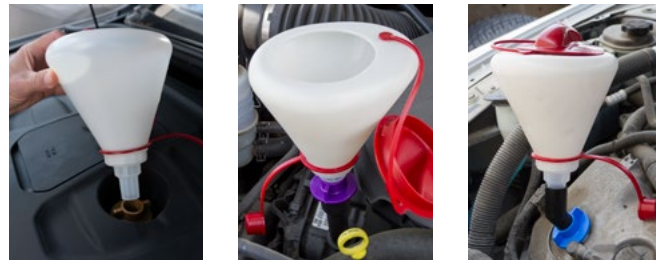

Includes Two New Adapters for Volvo and Chrysler/Dodge/Jeep.

Helps eliminate oil spills when refilling crankcases, especially those with baffle valve covers. The 1.6 qt. translucent funnel comes with 14 different color-coded adapters and a 45° elbow to work on many applications and save valuable storage space. Adapter holders keep adapters organized in toolbox or on pegboard. Use spout only as a standard funnel. The adapters fit crankcases securely. Tethered lid and cap keep the funnel clean.

19912 Multi-Application Oil Funnel, 12 pc. Box with label. Shipping wt. 2 lbs. 1 oz.	
18832 Funnel Body, Gray	19352 GM/Ford Adapter w/ O-Ring, Black
19362 Ford/Mazda Adapter w/ O-Ring, Blue	19372 Toyota/Lexus Adapter w/ Gasket, Yellow
19382 Honda/Acura/Nissan Adapter w/ Gasket, Green	
19392 VW/Audi Adapter w/ Gasket, Maroon	19402 Chrysler Adapter w/ O-Ring, Purple
19412 Toyota/Lexus Adapter w/ Gasket, Orange	
19452 Subaru Adapter w/ Gasket, Neon Red	19472 GM Adapter w/ Gasket, Teal
19482 Audi/VW Adapter w/ Gasket, Tan	
19492 Hyundai/KIA Adapter w/ Gasket, Royal Blue	
19422 Straight Adapter, Clear	19432 Elbow 45 Degree, Black
19442 Tethered Lid, Red	19532 Tethered Spout Cap, Red
19502 Chrysler Adapter w/ Gasket, Mid Gray	19512 Jeep/Chrysler Adapter, Gold (NEW)
19522 Volvo Adapter, Light Green (NEW)	19632 Adapter Holder Base 1 pc.
19672 Adapter Holder Inserts 5 pc.	

Supersedes 19342
19612
19622

U.S. Pat. No. 10,450,180, D803045, D803046, D803048, D803047, D804945, D803049, D803050, D828751, D828752, D861053

67500 67600 SMALL & MEDIUM HOSE PINCHERS

Features a Mechanism for Clamping without Springs or Any Manual Adjustments.

The 5-1/2" small hose pinchers clamp down on coolant, fuel and vacuum lines up to 3/4" O.D. Can be useful in hard-to-reach areas and to clamp on smaller hoses or lines. The 9-1/4" medium hose pinchers squeeze radiator and heater hoses shut and clamp down on lines up to 1-1/4" O.D.

67500 Small Hose Pinchers. Skin Packed. Shipping wt. 3 oz.
67600 Medium Hose Pinchers. Skin Packed. Shipping wt. 13 oz.