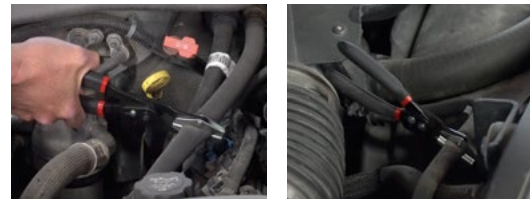

19912 MULTI-APPLICATION OIL FUNNEL, 14 PC.

Includes Two New Adapters for Volvo and Chrysler/Dodge/Jeep.

Helps eliminate oil spills when refilling crankcases, especially those with baffle valve covers. The 1.6 qt. translucent funnel comes with 14 different color-coded adapters and a 45° elbow to work on many applications and save valuable storage space. Adapter holders keep adapters organized in toolbox or on pegboard. Use spout only as a standard funnel. The adapters fit crankcases securely. Tethered lid and cap keep the funnel clean.

19912 Multi-Application Oil Funnel, 12 pc. Box with label. Shipping wt. 2 lbs. 1 oz.	
18832 Funnel Body, Gray	19352 GM/Ford Adapter w/ O-Ring, Black
19362 Ford/Mazda Adapter w/ O-Ring, Blue	19372 Toyota/Lexus Adapter w/ Gasket, Yellow
19382 Honda/Acura/Nissan Adapter w/ Gasket, Green	
19392 VW/Audi Adapter w/ Gasket, Maroon	19402 Chrysler Adapter w/ O-Ring, Purple
19412 Toyota/Lexus Adapter w/ Gasket, Orange	
19452 Subaru Adapter w/ Gasket, Neon Red	19472 GM Adapter w/ Gasket, Teal
19482 Audi/VW Adapter w/ Gasket, Tan	
19492 Hyundai/KIA Adapter w/ Gasket, Royal Blue	
19422 Straight Adapter, Clear	19432 Elbow 45 Degree, Black
19442 Tethered Lid, Red	19532 Tethered Spout Cap, Red
19502 Chrysler Adapter w/ Gasket, Mid Gray	19512 Jeep/Chrysler Adapter, Gold (NEW)
19522 Volvo Adapter, Light Green (NEW)	19632 Adapter Holder Base 1 pc.
19672 Adapter Holder Inserts 5 pc.	

Supersedes 19342
19612
19622

U.S. Pat. No. 10,450,180, D803045, D803046, D803048, D803047, D804945, D803049, D803050, D828751, D828752, D861053

67500 67600 SMALL & MEDIUM HOSE PINCHERS

Features a Mechanism for Clamping without Springs or Any Manual Adjustments.