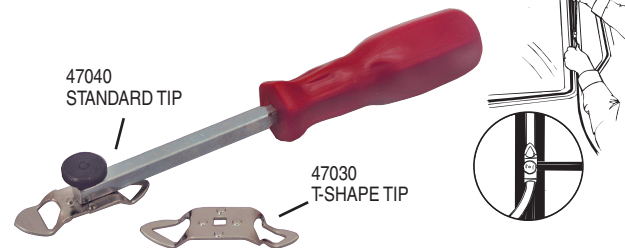

35200 WINDSHIELD MOLDING / DOOR HANDLE CLIP PLIERS

For removing most windshield molding clips and door handle clips.

Releases clips to remove chrome molding on most windshields and rear glass. Offset handle permits easy access to molding clips. Slips under door handle without damage to panel material.

35200 Windshield Molding/Door Handle Clip Pliers. Skin-Packed. Ship wt. 5 oz.

47000 WINDSHIELD LOCKING STRIP TOOL

Two Double-Ended Tips to Fit Most All Applications.

Unique design allows tip to swivel 90° in either direction to work where others won't. Just select the tip with opening that most closely fits locking strip, and then feed locking strip into eyelet.

47000 Windshield Locking Strip Tool. Skin-Packed. Shipping wt. 7 oz.

TIP SWIVELS 90° IN EITHER DIRECTION

48600 OFFSET WINDSHIELD LOCKING STRIP TOOL

Offset Handle for Extra Clearance.

Offset design provides installers extra clearance to work on windshields or other glass on semis, skid loaders and agricultural applications with locking strips. Tip swivels 90° in either direction. Select the tip with opening that most closely fits locking strip.

83350 GLASS DEBRIS CLEANING TOOL

Flexible Tool Shaft Follows the Contour of the Bottom of the Door to Help Move Broken Glass to an Area Where It Can Be Removed.

Vinyl caps protect the prongs from scratching the bottom of the door. The 23" flexible steel shaft with small handle provides easy access in tight spaces. Extra vinyl caps are provided.