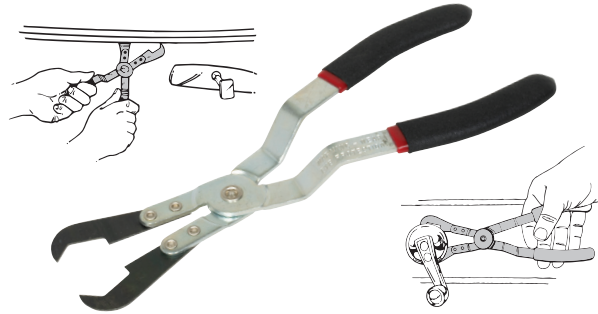

35200 WINDSHIELD MOLDING / DOOR HANDLE CLIP PLIERS

For removing most windshield molding clips and door handle clips.

Releases clips to remove chrome molding on most windshields and rear glass. Offset handle permits easy access to molding clips. Slips under door handle without damage to panel material.

35200 Windshield Molding/Door Handle Clip Pliers. Skin-Packed. Ship wt. 5 oz.

47000 WINDSHIELD LOCKING STRIP TOOL

Two Double-Ended Tips to Fit Most All Applications.

Unique design allows tip to swivel 90° in either direction to work where others won't. Just select the tip with opening that most closely fits locking strip, and then feed locking strip into eyelet.

47000 Windshield Locking Strip Tool. Skin-Packed. Shipping wt. 7 oz.

TIP SWIVELS 90° IN EITHER DIRECTION

48600 OFFSET WINDSHIELD LOCKING STRIP TOOL

Offset Handle for Extra Clearance.

Offset design provides installers extra clearance to work on windshields or other glass on semis, skid loaders and agricultural applications with locking strips. Tip swivels 90° in either direction. Select the tip with opening that most closely fits locking strip.

83350 GLASS DEBRIS CLEANING TOOL

Flexible Tool Shaft Follows the Contour of the Bottom of the Door to Help Move Broken Glass to an Area Where It Can Be Removed.

Vinyl caps protect the prongs from scratching the bottom of the door. The 23" flexible steel shaft with small handle provides easy access in tight spaces. Extra vinyl caps are provided.