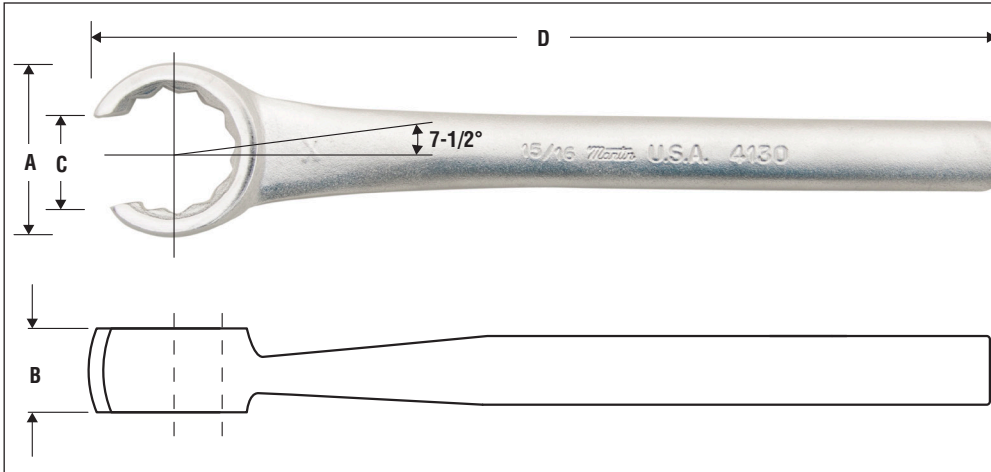

# Flare Nut Wrenches

**American Alloy Steel**  
**Chrome or Black Finish**  
**12 Point Opening**  
**Drop Forged**

Wrench Opening	Diameter of Head		Width of Slot	Length	Weight Each (lb)	Part Number		Std. Pkg. Qty.	Wrench Opening
	A	B	C	D		Chrome	Industrial Black		
3/8	3/4	3/8	9/32	6-7/16	.18	4112	BLK4112	6	3/8
7/16	13/16	3/8	11/32	6-7/16	.20	4114	BLK4114	6	7/16
1/2	7/8	7/16	3/8	6-13/16	.28	4116	BLK4116	6	1/2
9/16	1	7/16	7/16	6-13/16	.30	4118	BLK4118	6	9/16
5/8	1-1/16	1/2	1/2	7-1/16	.38	4120	BLK4120	6	5/8
11/16	1-1/8	1/2	9/16	7-1/16	.45	4122	BLK4122	6	11/16
3/4	1-7/32	9/16	5/8	7-7/16	.53	4124	BLK4124	6	3/4
13/16	1-5/16	5/8	21/32	7-7/16	.60	4126	BLK4126	6	13/16
7/8	1-7/16	5/8	11/16	7-1/2	.60	4128	BLK4128	6	7/8
15/16	1-1/2	5/8	3/4	7-5/8	.63	4130	BLK4130	6	15/16
1	1-9/16	5/8	3/4	7-13/16	.69	4132	BLK4132	6	1
1-1/16	1-5/8	11/16	13/16	7-13/16	.78	4134	BLK4134	6	1-1/16
1-1/8	1-11/16	11/16	7/8	7-13/16	.83	4136	BLK4136	6	1-1/8
1-1/4	1-13/16	11/16	1	7-15/16	.83	4140	BLK4140	6	1-1/4
1-3/8	2-1/16	13/16	1-1/16	9	1.3	4144	BLK4144	6	1-3/8
1-1/2	2-3/8	7/8	1-1/8	10	1.6	4148	BLK4148	6	1-1/2