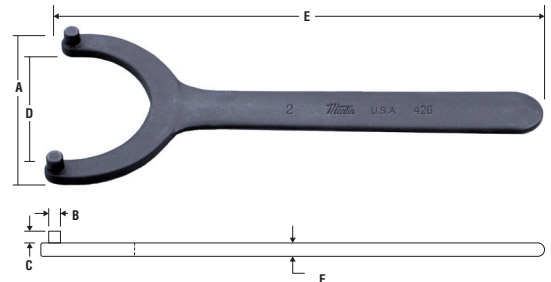

## Adjustable Face Spanner

Extreme Capacity	Diameter of Pin	Length of Pin	Overall Length	Weight Each (lb)	Part Number	Std. Pkg. Qty.
	A	B	C		Industrial Black	
2	3/16	7/32	6-1/4	.31	482	6
3	1/4	9/32	8-1/4	.52	483	6
4	5/16	11/32	10-1/4	1.02	484	6

## Pin Spanner

For Circle Diameter	Diameter of Pin	Length of Pin	Overall Length	Weight Each (lb)	Part Number	Std. Pkg. Qty.
	A	B	C		Industrial Black	
1	3/16	3/16	4	.08	452	6
1-1/4	13/64	3/16	4-1/2	.11	453	6
1-1/2	7/32	7/32	5	.13	454	6
1-3/4	15/64	7/32	5-1/2	.17	455	6
2	1/4	1/4	6	.20	456	6
2-1/4	17/64	1/4	6-1/2	.24	457	6
2-1/2	9/32	9/32	7	.28	458	6
2-3/4	19/64	9/32	7-1/2	.37	459	6
3	5/16	5/16	8	.43	460	6
3-1/4	21/64	5/16	8-1/2	.47	461	6
3-1/2	11/32	11/32	9	.50	462	6
3-3/4	23/64	11/32	9-1/2	.59	463	6
4	3/8	3/8	10	.69	464	6
5	7/16	7/16	12	1.15	466	6
6	1/2	1/2	14	1.90	468	6

## Face Spanner

Center Distance of Pins	Pins		Span of Jaws in Clear	Length from Center of Pins	Thickness	Weight Each (lb)	Part No.	Std. Pkg. Qty.
	Diameter	Length					Industrial Black	
A	B	C	D	E	F			
1	3/16	3/16	11/16	4-1/2	3/16	.12	418	6
1-1/4	7/32	7/32	7/8	5	3/16	.13	420	6
1-1/2	7/32	7/32	1-1/8	5-1/2	3/16	.23	422	6
1-3/4	7/32	7/32	1-3/8	6	7/32	.30	424	6
2	1/4	1/4	1-19/32	6-1/2	7/32	.39	426	6
2-1/4	1/4	1/4	1-27/32	7	7/32	.42	428	6
2-1/2	9/32	9/32	2-1/32	7-1/2	1/4	.52	430	6
2-3/4	9/32	9/32	2-9/32	8	1/4	.59	432	6
3	5/16	5/16	2-1/2	8-1/2	1/4	.70	434	6
3-1/4	5/16	5/16	2-3/4	9-1/8	1/4	.82	436	6
3-1/2	5/16	5/16	3	9-3/4	1/4	.89	438	6
3-3/4	3/8	3/8	3-3/16	10-3/8	1/4	1.0	440	6
4	3/8	3/8	3-7/16	11	1/4	1.1	442	6