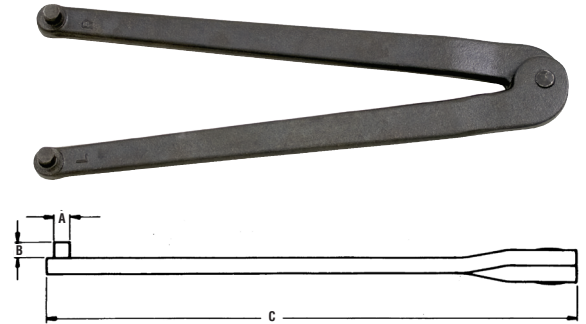

## Adjustable Face Spanner

Extreme Capacity	Diameter of Pin	Length of Pin	Overall Length	Weight Each (lb)	Part Number	Std. Pkg. Qty.
	A	B	C		Industrial Black	
2	3/16	7/32	6-1/4	.31	482	6
3	1/4	9/32	8-1/4	.52	483	6
4	5/16	11/32	10-1/4	1.02	484	6

## Pin Spanner

For Circle Diameter	Diameter of Pin	Length of Pin	Overall Length	Weight Each (lb)	Part Number	Std. Pkg. Qty.
	A	B	C		Industrial Black	
1	3/16	3/16	4	.08	452	6
1-1/4	13/64	3/16	4-1/2	.11	453	6
1-1/2	7/32	7/32	5	.13	454	6
1-3/4	15/64	7/32	5-1/2	.17	455	6
2	1/4	1/4	6	.20	456	6
2-1/4	17/64	1/4	6-1/2	.24	457	6
2-1/2	9/32	9/32	7	.28	458	6
2-3/4	19/64	9/32	7-1/2	.37	459	6
3	5/16	5/16	8	.43	460	6
3-1/4	21/64	5/16	8-1/2	.47	461	6
3-1/2	11/32	11/32	9	.50	462	6
3-3/4	23/64	11/32	9-1/2	.59	463	6
4	3/8	3/8	10	.69	464	6
5	7/16	7/16	12	1.15	466	6
6	1/2	1/2	14	1.90	468	6

## Face Spanner

Center Distance of Pins	Pins		Span of Jaws in Clear	Length from Center of Pins	Thickness	Weight Each (lb)	Part No.	Std. Pkg. Qty.
	Diameter	Length					Industrial Black	
A	B	C	D	E	F			
1	3/16	3/16	11/16	4-1/2	3/16	.12	418	6
1-1/4	7/32	7/32	7/8	5	3/16	.13	420	6
1-1/2	7/32	7/32	1-1/8	5-1/2	3/16	.23	422	6
1-3/4	7/32	7/32	1-3/8	6	7/32	.30	424	6
2	1/4	1/4	1-19/32	6-1/2	7/32	.39	426	6
2-1/4	1/4	1/4	1-27/32	7	7/32	.42	428	6
2-1/2	9/32	9/32	2-1/32	7-1/2	1/4	.52	430	6
2-3/4	9/32	9/32	2-9/32	8	1/4	.59	432	6
3	5/16	5/16	2-1/2	8-1/2	1/4	.70	434	6
3-1/4	5/16	5/16	2-3/4	9-1/8	1/4	.82	436	6
3-1/2	5/16	5/16	3	9-3/4	1/4	.89	438	6
3-3/4	3/8	3/8	3-3/16	10-3/8	1/4	1.0	440	6
4	3/8	3/8	3-7/16	11	1/4	1.1	442	6