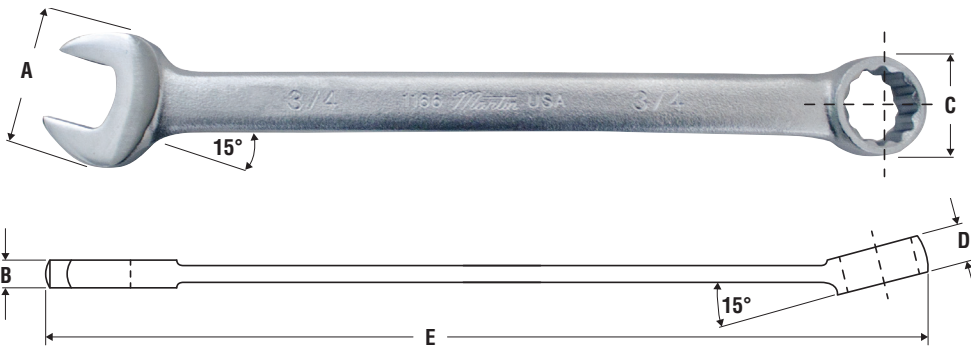

Combination Wrenches

American Alloy Steel
Drop Forged
Long Pattern
15° Angle & 12 Point Box
Versatile, General Purpose
Wrench in a Complete Range
of Openings, 1/4" through 3 1/2"
Chrome and
Industrial Black Finish