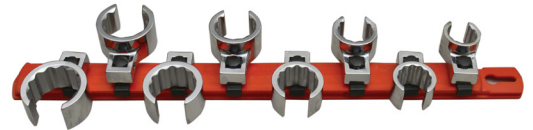

3/8 " Drive Sockets & Sets – Chrome

B7K

3/8" SQUARE DRIVE 6 POINT FLEX SOCKET SET

3/8" 6 Pt. Flex Socket	BU612	5/8" 6 Pt. Flex Socket	BU620
7/16" 6 Pt. Flex Socket	BU614	11/16" 6 Pt. Flex Socket	BU622
1/2" 6 Pt. Flex Socket	BU616	3/4" 6 Pt. Flex Socket	BU624
9/16" 6 Pt. Flex Socket	BU618	Twist lock Clip Rail	213R

BA7K

3/8" DRIVE HEX BIT SOCKET SET

1/8" Hex Bit Socket 3/8" DR	BA4	1/4" Hex Bit Socket 3/8" DR	BA8
5/32" Hex Bit Socket 3/8" DR	BA5	5/16" Hex Bit Socket 3/8" DR	BA10
3/16" Hex Bit Socket 3/8" DR	BA6	3/8" Hex Bit Socket 3/8" DR	BA12
7/32" Hex Bit Socket 3/8" DR	BA7	Twist lock Clip Rail	208R

BC8K

3/8" DRIVE FLARE NUT 12 POINT CROWFOOT WRENCH SET

5/8" 12 Pt. Crowfoot	BC20	15/16" 12 Pt. Crowfoot	BC30
11/16" 12 Pt. Crowfoot	BC22	1" 12 Pt. Crowfoot	BC32
3/4" 12 Pt. Crowfoot	BC24	1-1/16" 12 Pt. Crowfoot	BC34
13/16" 12 Pt. Crowfoot	BC26	Twist lock Clip Rail	208R
7/8" 12 Pt. Crowfoot	BC28		

B9K

3/8" SQUARE DRIVE 12 POINT DEEP SET

3/8" 12 Pt. Deep Socket	BD1212	11/16" 12 Pt. Deep Socket	BD1222
7/16" 12 Pt. Deep Socket	BD1214	3/4" 12 Pt. Deep Socket	BD1224
1/2" 12 Pt. Deep Socket	BD1216	13/16" 12 Pt. Deep Socket	BD1226
9/16" 12 Pt. Deep Socket	BD1218	7/8" 12 Pt. Deep Socket	BD1228
5/8" 12 Pt. Deep Socket	BD1220	Twist lock Clip Rail	213R