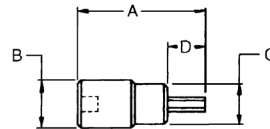

## 1/2" Drive Metric Crowfoot Wrench — Flare Nut 12 Pt.

Opening	Diameter of Head	Thickness of Head	Width of Slot	Length of Centers	Weight Each (lb)	Part Number	Std. Pkg. Qty.	Opening
	A	B	C	D		Chrome		
28 mm	42.5 mm	23.0 mm	21.0 mm	29.5 mm	.19	SC28MM	5	28 mm
30 mm	44.0 mm	23.0 mm	21.0 mm	30.0 mm	.19	SC30MM	5	30 mm
32 mm	48.0 mm	23.0 mm	24.0 mm	32.0 mm	.19	SC32MM	5	32 mm
34 mm	50.0 mm	24.5 mm	26.5 mm	33.5 mm	.19	SC34MM	5	34 mm
36 mm	52.0 mm	24.5 mm	26.5 mm	34.0 mm	.19	SC36MM	5	36 mm
38 mm	53.5 mm	24.5 mm	28.0 mm	35.0 mm	.19	SC38MM	5	38 mm
40 mm	57.5 mm	24.5 mm	30.0 mm	37.0 mm	.19	SC40MM	5	40 mm
41 mm	57.5 mm	24.5 mm	30.0 mm	37.0 mm	.19	SC41MM	5	41 mm
46 mm	64.0 mm	26.0 mm	33.0 mm	40.5 mm	.25	SC46MM	5	46 mm
50 mm	70.0 mm	28.0 mm	39.5 mm	43.5 mm	.25	SC50MM	5	50 mm

## 1/2" Drive Hex Bit Metric Sockets

Bit Size	Type	Length	Drive End	Bit End	Bit Length	Weight Each (lb)	Part Number	Replacement Hex Bit	Std. Pkg. Qty.	Bit Size
		A	B	C	D		Chrome	Hex Bit		
6 mm	I	6 mm	83.5 mm	23.74 mm	45.5 mm	0.2	SA6MM	SA6MMB	5	6 mm
8 mm	I	8 mm	83.5 mm	23.74 mm	45.5 mm	0.2	SA8MM	SA8MMB	5	8 mm
10 mm	I	10 mm	83.5 mm	23.74 mm	45.5 mm	0.25	SA10MM	SA10MMB	5	10 mm
12 mm	I	12 mm	92.5 mm	25.75 mm	54.5 mm	0.35	SA12MM	SA12MMB	5	12 mm
14 mm	I	14 mm	92.5 mm	25.75 mm	54.5 mm	0.4	SA14MM	SA14MMB	5	14 mm
17 mm	I	17 mm	100 mm	27.75 mm	62.7 mm	0.6	SA17MM	SA17MMB	5	17 mm
19 mm	I	19 mm	100 mm	27.75 mm	62.7 mm	0.65	SA19MM	SA19MMB	5	19 mm