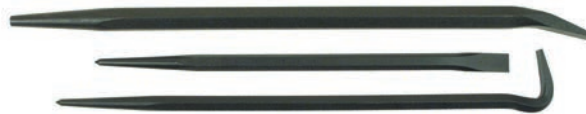

76295 - 4 Pc Utility Pry Bar Set

61306 - 3 Pc Line-Up Pry Bar Set

## Pry Bar Sets

Item	Description	UPC Code	OAL	Body Size	Body Type	Blade Style	Weight (Lbs)	Pkg. Type
37343	3 PC Screwdriver Set	045256373430	32-1/4	N/A	N/A	N/A	3.21	Box
	35218 - Screwdriver #2 Phillips Head x 22"							
	35724 - Screwdriver 5/6" x 28"							
	36019 - Screwdriver 1/2" Blade x 25"							
60150	3 PC Ladyfoot Pry Bar Set	045256601502	25	Round	N/A	N/A	5.00	Tray
	40150 - 1/2" x 12" Ladyfoot Pry Bar							
	40152 - 5/8" x 16" Ladyfoot Pry Bar							
	40154 - 3/4" x 21" Ladyfoot Pry Bar							
61306	3 PC Line-Up Pry Bar Set	045256613062	22	Hex	Square	N/A	4.25	Tray
	40000 - 14" Line-Up Pry Bar							
	40002 - 20" Line-Up Pry Bar							
	40101 - 16" Rolling Head Pry Bar							
61350	3 PC Screwdriver Pry Bar Set	045256613505	27 -1/4	N/A	Round	N/A	3.85	Tray
	40110 - 12" Curved Screwdriver Pry Bar							
	40111 - 17" Curved Screwdriver Pry Bar							
	40112 - 25" Curved Screwdriver Pry Bar							
61352	2 PC Screwdriver Pry Bar Set	045256613529	35	N/A	Square	N/A	4.77	Tray
	40109 - 31" Curved Screwdriver Pry Bar							
	40112 - 25" Curved Screwdriver Pry Bar							
76295	4 PC Utility Pry Bar Set	045256762951	18-1/4	N/A	Square	N/A	4.06	Tray
	40001 - 16" Line-Up Pry Bar							
	40152 - 5/8" x 16" Ladyfoot Pry Bar							
	60144 - 17-C Dominator 17" Curved Screwdriver Pry Bar							
	98602 - Mini Utility Bar, Carded							
<b>Blast Finish</b>								
76284	4 PC Pry Bar Set	045256762845	25	N/A	Hex	N/A	6.88	Tray
	70219 - 7/8" x 18" Cold Chisel							
	75000 - 14" Line-Up Pry Bar							
	75002 - 20" Line-Up Pry Bar							
	75101 - 16" Rolling Head Pry Bar							