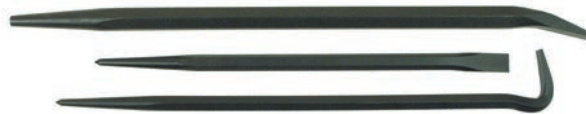

Dominator[®] Pat.

Pry Bars

Item	Description	UPC Code	OAL	Body Size	Body Type	Body Width	Blade Style	Weight (Lbs)	Pkg. Type
60137	10-C Dominator 10" Curved Screwdriver Pry Bar	045256601373	10	3/8	Square	N/A	Curved	0.66	Clamshell
60140	12-C Dominator 12" Curved Screwdriver Pry Bar	045256601403	12	3/8	Square	N/A	Curved	0.74	Clamshell
60141	12-S Dominator 12" Straight Screwdriver Pry Bar	045256601410	12	3/8	Square	N/A	Straight	0.74	Clamshell
60143	17-S Dominator 17" Straight Screwdriver Pry Bar	045256601434	17	3/8	Square	N/A	Straight	0.93	Clamshell
60144	17-C Dominator 17" Curved Screwdriver Pry Bar	045256601441	17	3/8	Square	N/A	Curved	0.93	Clamshell
60145	25-S Dominator 25" Straight Screwdriver Pry Bar	045256601458	25	1/2	Square	N/A	Straight	2.03	Clamshell
60146	25-C Dominator 25" Curved Screwdriver Pry Bar	045256601465	25	1/2	Square	N/A	Curved	2	Clamshell
60148	31-C Dominator 31" Curved Screwdriver Pry Bar	045256601489	31	1/2	Square	N/A	Curved	2.45	Clamshell

U.S. Toll-Free Customer Service:
800-872-0037 or online at mayhew.com

Version 2.2020 // for the latest version
visit us online at mayhew.com

Always wear safety goggles
when using hand tools

76295 - 4 Pc Utility Pry Bar Set