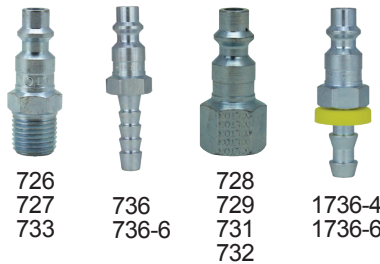

- 1/4" basic flow size
- M-Style® couplers are solid brass
- 3 ball bearing connection
- M-Style® plugs are case hardened steel, plated to resist rust
- Maximum inlet pressure: 300 PSI
- Maximum temperature: 250° F
- Air flow: 40 SCFM
- Seals: Buna-N

707 • 713 • 714 • 715 • 716 • 717
718 • 719 • 755 • 756 • 1717

M-Style® Couplers

M-STYLE® SAFETY COUPLERS
AVAILABLE ON PGS. 52 & 61

Boxed Part No.	Bulk Part No.	Retail Part No.	Per Card	NPT (in)	Connection	Product Specs	Sleeve	Feature	
707				1/8"	Female	Solid Brass	Brass		
715	715BK	s-715	1	1/4"	Female				
716	716BK	s-716	1		Male				
718	718BK	s-718	1	3/8"	Female				
719	719BK	s-719	1		Male				
755	755BK	s-755	1	1/4"	Female			Steel	Push Type w/ Drag Guard
756	756BK	s-756	1		Male				
713	713BK						Female	Brass	Case Hardened Steel Drag Guard
714	714BK						Male		
717	717BK						1/4" ID Hose Barb		
717-6	717-6BK						3/8" ID Hose Barb		
1717-4	1717-4BK				1/4" ID Push-on & Lock				
1717-6	1717-6BK				3/8" ID Push-on & Lock		Brass Sleeve		

726 • 727 • 728 • 729 • 731
732 • 733 • 736 • 768 • 1736

M-Style® Plugs

Boxed Part No.	Bulk Part No.	Retail Part No.	Per Card	NPT (in)	Connection	Product Specs	Feature
726				1/8"	Male	Case Hardened Steel	
729					Female		
727	727BK	s-727	2	1/4"	Male		
728	728BK	s-728	2		Female		
731	731BK	s-731	2	3/8-32 Size	Female		Recap
732	732BK	s-732	2		Female		
733	733BK	s-733	2	3/8"	Male		
736	736BK						1/4" ID Hose Barb
736-6	736-6BK				3/8" ID Hose Barb		
1736-4	1736-4BK				1/4" ID Push-on & Lock		
1736-6	1736-6BK				3/8" ID Push-on & Lock		

Boxed Part No.	Description
768	Milton® Synthetic Replacement Washers*

*(Fits all M-Style® Couplers except ColorFit® Couplers)

711 • s-210 • s-211 • s-212
s-218 • s-219 • s-221
• s-222 • s-715-4 • s-727-5