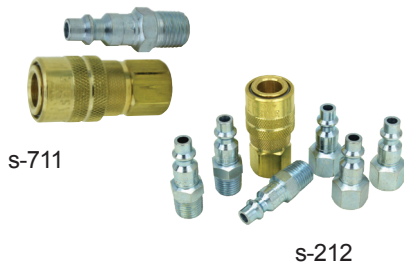

M-Style® 1/4" Coupler Kits

MORE M-STYLE® COUPLER/PLUG KITS ON PGS. 14 THRU 18

Kit Part No.	Kit includes (qty):				Also includes:
	#715	#716	#727	#728	
711	10		10		
s-711	1		1		
s-210	2		8	2	
s-211	1		3	1	
s-212	1		3	3	
s-218	1		3	1	(1) #99681-4 (pg 40)
s-219			3	1	(1) #99705 (pg 60)
s-221		1	1		(1) #685-4 (pg 41)
s-222	1	1	1	1	(1) #652-1 (pg 39)
s-715-4	4				
s-727-5			5