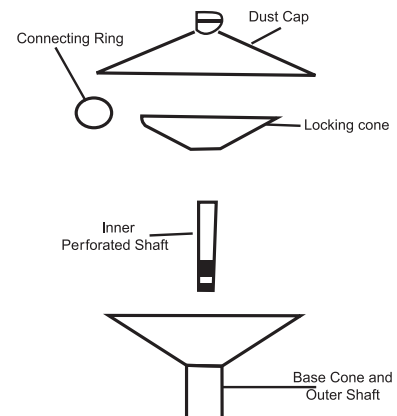

333

- Grease pump and bearing packer for 25 to 50lb pails

343

- Grease pump and bearing packer for 120lb drums

Model	333	343
Delivery	Variable stroke, up to 1oz per stroke	Variable stroke, up to 1oz per stroke
Follower Plate	107012	1523
Pump Construction	Zinc Plated	Zinc Plated
Head Construction	Zinc Die Cast	Zinc Die Cast
Pump Length	18"	30"
Drum Cover Diameter	12" Powder Coated	16" Powder Coated
Collar	Adjustable	Adjustable

625

- Bench type
- For use with hand or air operated grease gun
- Non-threaded top cone for fast placement of bearings
- Dust cover
- Mounting base

Part No.	UPC No.
420	0 1595410422 3
444	0 1595410444 5
514	0 1595430514 9
540	0 1595400540 7
550	0 1595400550 6
567	0 1595400567 4
609	0 1595410607 4
610	0 1595410610 4
613	0 1595410613 5
615	0 1595410615 9
619	0 1595410619 7
620	0 1595410620 3
625	0 1595400625 1
660	0 1595400661 9
701	0 1595430701 3
703	0 1595430703 7
705	0 1595430705 1
707	0 1595430707 5
721	0 1595430721 1
731	0 1595430731 0
732	0 1595430732 7
737	0 1595430737 2
743	0 1595430743 3
745	0 1595430745 7
748	0 1595430748 8
751	0 1595430751 8
753	0 1595430753 2
755	0 1595430755 6
757	0 1595430757 0
759	0 1595430759 4
760	0 1595400031 0
761	0 1595430761 7
764	0 1595430764 8
765	0 1595430765 5