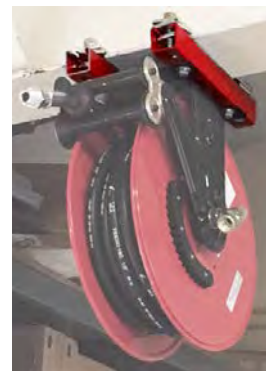

- 373**
- Includes 6' hose

DEF

2.5" x 5 Buttress Threads

One opening is slightly angled and one is straight to maximize footprint on cap to connect Fill and Dispense couplers.

- 5792**
- 6" Composite two hole IBC center cap (optimized for filling and dispensing)

DRUM EQUIPMENT

Drum Tools and Accessories

167

- Universal spoke drum wrench
- Rugged, all steel construction
- Powder coated to protect against rust
- Tipped with the 4 most common drum wrench heads
- Can open 3/4" to 2" openings
- Convenient 12" x 12" x 1/2" size

10267

- Iron alloy universal drum wrench
- Fits all drum plugs and bung nuts
- Will not bend or chip under normal use
- Angled handle

830

- Brass horizontal drum vent
- 2" NPT

151

- Buttress thread adapter
- Nylon construction
- Converts 2" buttress thread to 2" NPT
- Required to mount pumps to most plastic drums

Universal Ceiling Mount

URM100

- Universal ceiling mount for all hose reels.
- Ceiling mount clamps in place. No drilling required.
- Will mount to most 6" - 8" wall or ceiling I-beams.
- Includes safety cable.