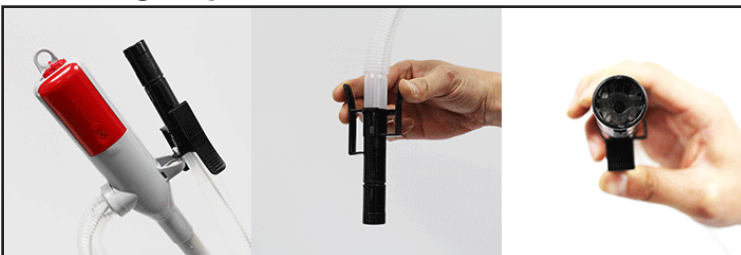

SPECIALTY PUMPS

Compatible with, but not limited to

Multi-Purpose, Cordless, Portable

7000

- Operates on (2) "D" size alkaline batteries
- Pumps approximately 1,056 gallons before requiring new batteries
- Flow rate up to 2.6 GPM @ 2.5 PSI
- Includes 39.4" long hose
- Suction tube length: 15.2"
- NBR seals

Recommended For:

- Gasoline
- Kerosene
- Diesel
- Light oils

7000 250 gal per battery pack
7002 100 gal per battery pack

7002

- Hand Held Pump with Auto Stop
- Max delivery: 2.4 GPM
- Uses two AA batteries (not included)
- Low cost fuel dispenser with auto shut-off.
- No more over filling. Pump shuts off when liquid reaches the sensor in the nozzle.

Auto shut-off

Similar to (7000) but (7002) has auto stop.

Discharge Spout

CHEMICAL

Compatible with, but not limited to