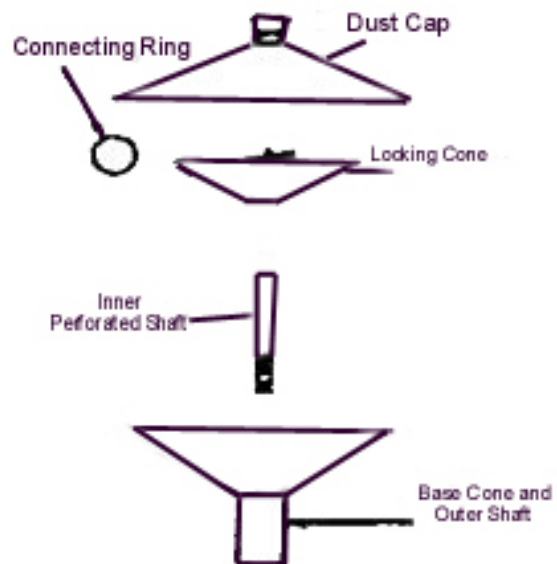

NATIONAL-SPENCER, INC.

ZEE LINE LUBRICATION EQUIPMENT

Phone 800-231-1525

Fax 800-637-9511

Web Address www.zeeline.com

Part #625

Bench Type Bearing Packer

For use with hand or pneumatic
grease guns

Features

- ❖ Will handle up to 6" diameter bearings
- ❖ Non-threaded top cone included
- ❖ Dust cover included
- ❖ Mounting base included
- ❖ Portable or permanent

Application

- Automotive
- Industrial
- Agriculture
- Any application that requires packing bearings with grease