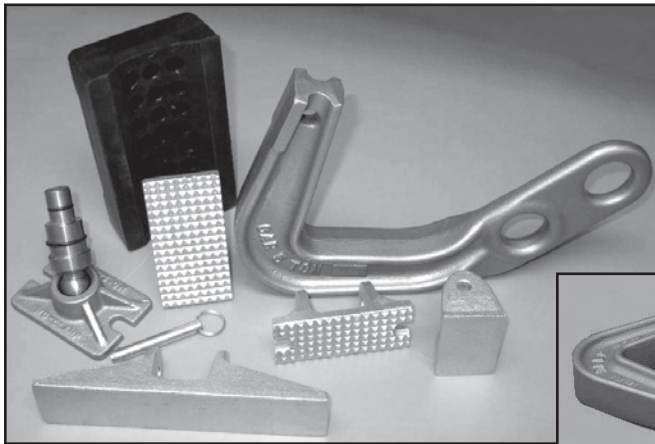

Deep Hook Family

Just pull the pin and attach any member of the family. All parts interchange with our entire line of Deep Hooks. All parts available separately for easy upgrade of your existing Deep Hook Set. Be as creative as you want with this set. Our standard Mo-Clamp "Forever" Warranty applies to all pieces.

5 Different Tools In One:

- Deep, wide foot to push from behind
- Long, narrow foot to push with
- Large rubber pad to attach and push with
- Attach pad to hydraulics with adapter foot
- Apply hydraulic foot directly to surface without pad for sure footing