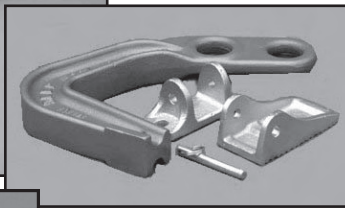

Deep Hook Family

Just pull the pin and attach any member of the family. All parts interchange with our entire line of Deep Hooks. All parts available separately for easy upgrade of your existing Deep Hook Set. Be as creative as you want with this set. Our standard Mo-Clamp "Forever" Warranty applies to all pieces.

5 Different Tools In One:

- Deep, wide foot to push from behind
- Long, narrow foot to push with
- Large rubber pad to attach and push with
- Attach pad to hydraulics with adapter foot
- Apply hydraulic foot directly to surface without pad for sure footing