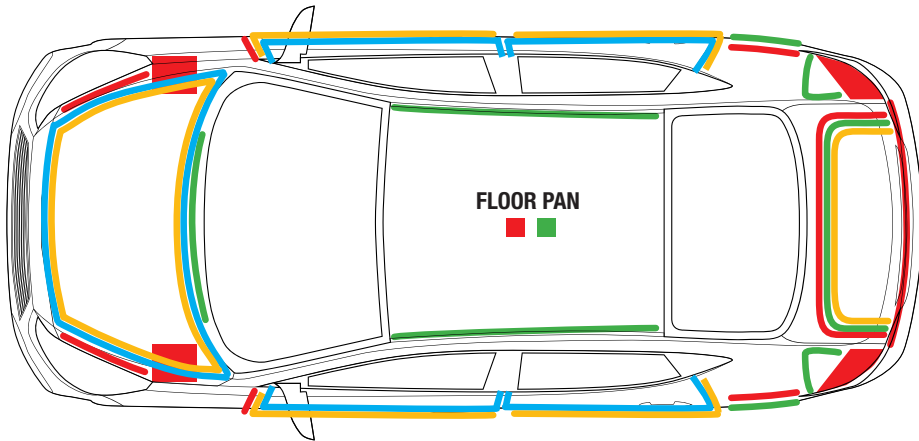

EASILY DUPLICATE OEM SEAM SEALER BEADS

COMMON APPLICATIONS KEY

- ORBIT
- EXTRUSION NOZZLE
- DOORSKIN NOZZLE
- VERSA-TIP

ORBIT™
Patent Pending

Duplicates OE seam sealer ripple beads commonly found on strut towers, trunk pans & rear body pans in many newer vehicles.