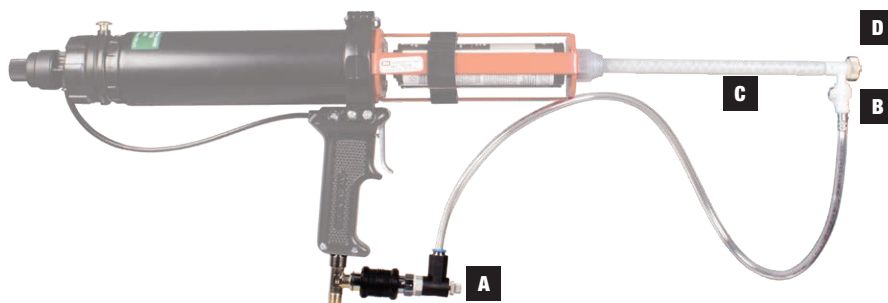

### D FLAT AIR ASSEMBLY

Flat air cap & baffle for use in the Quick Spray System only.

PART#	SIZE
70102	Each

### D ROUND AIR ASSEMBLY

Round air cap & baffle for use in the Quick Spray System only.

PART#	SIZE
70101	Each