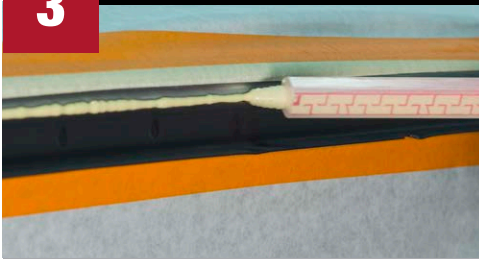

SEM[®] 2K SEAM SEALING

STANDARD OPERATING PROCEDURE

1 PREP

Clean with **SEM Solve** or **XXX Universal Surface Cleaner**. Wipe clean in one direction with dry, lint-free cloth.

2 SAND

Bare Metal Surfaces: Sand with P80 grit. Blow off and re-clean with **SEM Solve** or **XXX Universal Surface Cleaner**. Tack clean to remove lint and dust.

Apply **SEM 2K Seam Sealer**. Immediately smooth or tool **Seam Sealer** to match OEM texture.

- ① SEM 2K seam sealers can be applied direct-to-metal, over epoxy primer or 2K urethane primer.
- ① Always apply over a primer when filling drip rails.
- ⚠ Never apply over a self etching primer.

SELF LEVELING

Use **Self Leveling Seam Sealer** or **High-Build Self Leveling Seam Sealer** for applications where a flowable sealer is needed.

- ① Keep tip submerged to minimize air bubbles.
- ① A heat gun can be used immediately after application to remove any air bubbles that become entrapped. With a steady motion and low heat, sweep the heat gun across surface at a distance of 2" – 6".

VERSA-TIP

Use a **Versa-Tip** for applications where a wider bead is needed.

- ① **Versa-Tips** can be cut to the desired bead width and are compatible with both standard and self leveling **SEM 2K Seam Sealer**