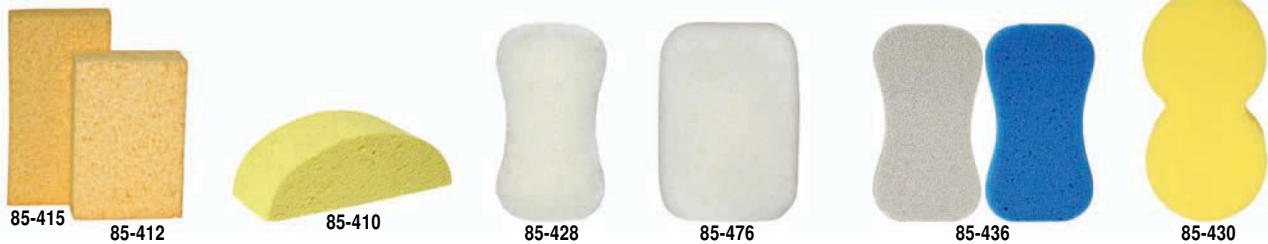

CELLULOSE SPONGES - PROFESSIONAL

These first-quality, durable, cellulose sponges can be used for all cleaning chores. They have superior absorbency.

Stock # **Size**
85-410 7.00" x 3.00" x 2.00" (Turtleback)
85-412 6.00" x 4.00" x 1.62" (Rectangular)
85-415 7.75" x 4.00" x 1.62" (Rectangular)

Highly Absorbent!

BUG & TAR SPONGES S.M. ARNOLD SELECT™

Two sponges in one. When used wet, firm side removes tar, bugs and heavy grime without scratching. Soft side spreads soap and water fast.

Stock # **Size**
85-436 7.25" x 4.00" x 2.50"
85-436-CVD 7.25" x 4.00" x 2.50" (32/Pieces)

See Page 85 For Clean-Up Value Center Display

TUFF SCRUB™ POLY SPONGES PROFESSIONAL

A "Tuff" polyester sponge that simplifies washing and scrubbing. Heavy-duty, very durable.

Stock # **Size**
85-428 7.25" x 4.00" x 2.75" (Bone Shape)
85-476 7.25" x 5.12" x 2.37" (Large, Buffed Edges)

SURE GRIP™ SPONGE S.M. ARNOLD SELECT™

Extra large easy grip polyether sponge for auto, home and boat use. Washes large surfaces fast and easy.

Stock # **Size**
85-430 8.50" x 4.50" x 2.70"