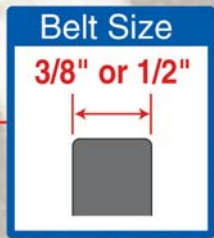

SP-1370A

3/8" & 1/2" x 13" BELT SANDER

Quick change belt guide allows belt replacement in seconds.

REPLACEMENT BELT

370-80-5P (60 Grit 3/8"x13")
Replacement Belt 5 Pack
370-80-10P (60 Grit 3/8"x13")
Replacement Belt 10 Pack

SP-1380

3/4" x 20-1/2" BELT SANDER

REPLACEMENT BELT

380-60-5P (60 Grit 3/4"x20.5")
Replacement Belt 5 Pack
380-60-10P (60 Grit 3/4"x20.5")
Replacement Belt 10 Pack

Model No.	Belt Size	Free Speed	Overall Length
SP-1370A	3/8 & 1/2" x 13"	16,000 rpm	11"
SP-1380	3/4" x 20-1/2"	17,000 rpm	14.4"
	Net Weight	Sound Level	
SP-1370A	1.7 lbs.	82.0 dB	
SP-1380	3.1 lbs.	85.5 dB	