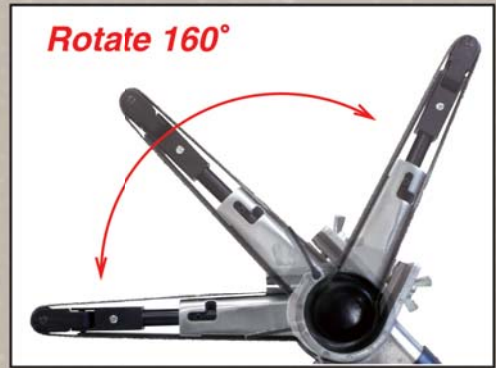

SP-1370A

3/8" & 1/2" x 13" BELT SANDER

Quick change belt guide allows belt replacement in seconds.

REPLACEMENT BELT

370-80-5P (60 Grit 3/8"x13")
Replacement Belt 5 Pack
370-80-10P (60 Grit 3/8"x13")
Replacement Belt 10 Pack

SP-1380

3/4" x 20-1/2" BELT SANDER

REPLACEMENT BELT

380-60-5P (60 Grit 3/4"x20.5")
Replacement Belt 5 Pack
380-60-10P (60 Grit 3/4"x20.5")
Replacement Belt 10 Pack

Model No.	Belt Size	Free Speed	Overall Length
SP-1370A	3/8 & 1/2" x 13"	16,000 rpm	11"
SP-1380	3/4" x 20-1/2"	17,000 rpm	14.4"
	Net Weight	Sound Level	
SP-1370A	1.7 lbs.	82.0 dB	
SP-1380	3.1 lbs.	85.5 dB	