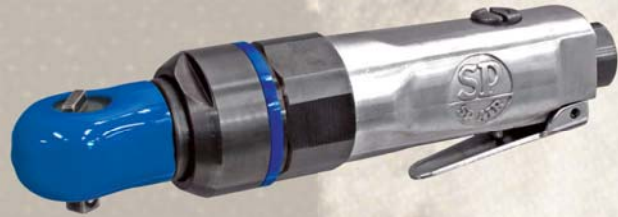

SP-1764HD

1/4" SUPER FAST MINI IMPACT RATCHET

SP-1765HD

3/8" SUPER FAST MINI IMPACT RATCHET

SUPER FAST

Built-in Power Regulator

**IMPACT MECHANISM
[PATENTED]**

Single Dog Clutch

Scan to watch Demo Video

High Speed

High Torque

Reaction Free

700rpm/55ft-lbs.

Model No.	Sq. Drive	Bolt Capacity	Max. Torque	Free Speed
SP-1764HD	1/4"	5/16"	55 ft-lbs.	700 rpm
SP-1765HD	3/8"	3/8"	55 ft-lbs.	700 rpm
	Overall Length	Net Weight	Sound Level	
SP-1764HD	6.9"	1.4 lbs.	84.4 dB	
SP-1765HD	6.9"	1.4 lbs.	84.4 dB	