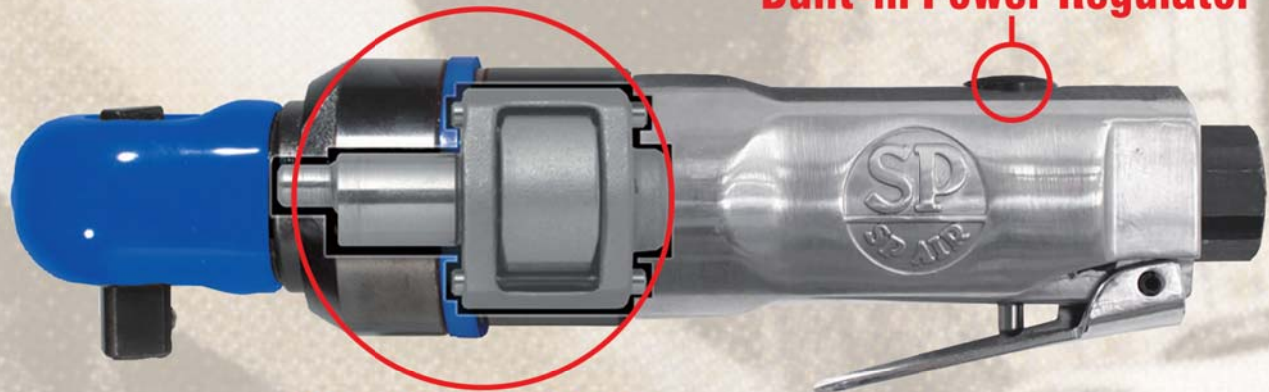

SP-1764HD

1/4" SUPER FAST MINI IMPACT RATCHET

SP-1765HD

3/8" SUPER FAST MINI IMPACT RATCHET

SUPER FAST

Built-in Power Regulator

**IMPACT MECHANISM
[PATENTED]**

Single Dog Clutch

Scan to watch Demo Video

High Speed

High Torque

Reaction Free

700rpm/55ft-lbs.

Model No.	Sq. Drive	Bolt Capacity	Max. Torque	Free Speed
SP-1764HD	1/4"	5/16"	55 ft-lbs.	700 rpm
SP-1765HD	3/8"	3/8"	55 ft-lbs.	700 rpm
	Overall Length	Net Weight	Sound Level	
SP-1764HD	6.9"	1.4 lbs.	84.4 dB	
SP-1765HD	6.9"	1.4 lbs.	84.4 dB	